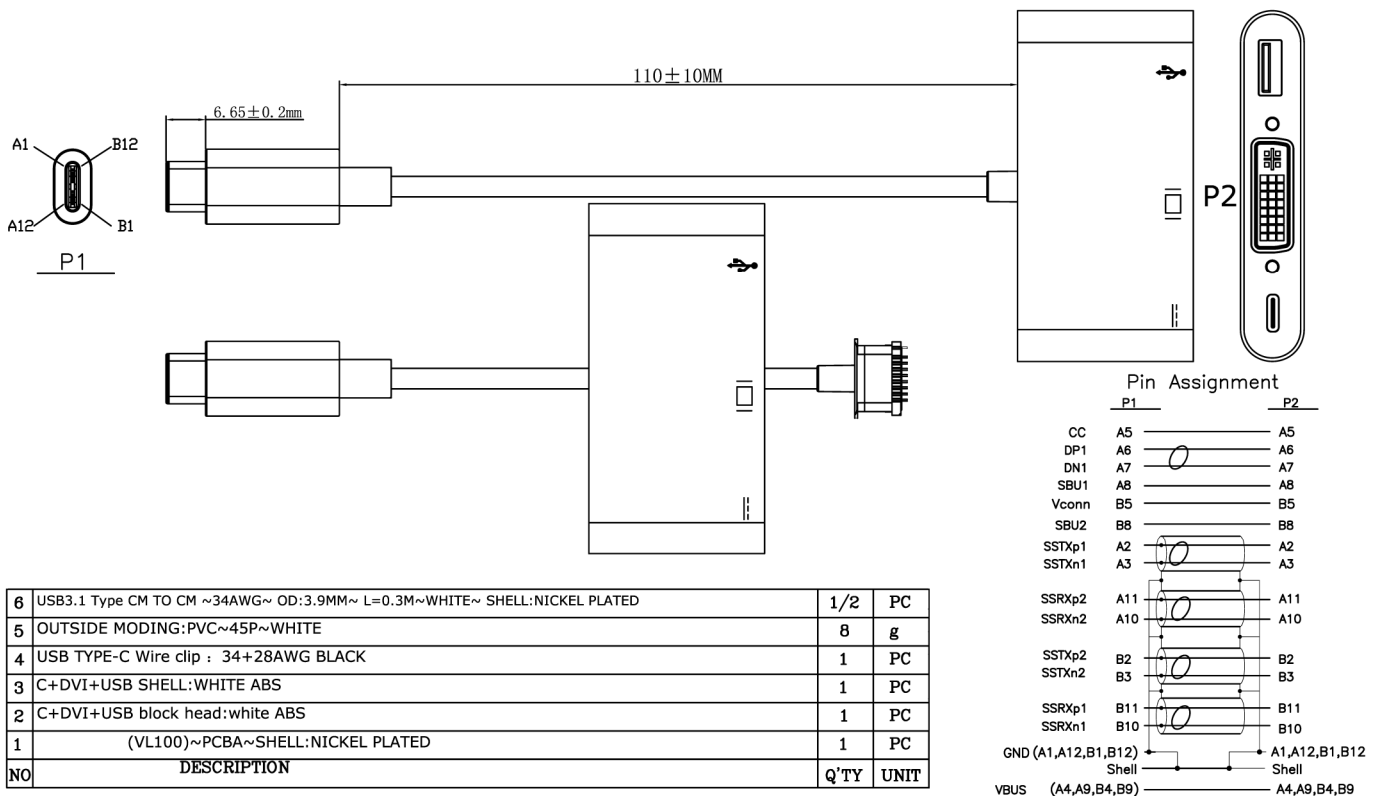

## RS PRO USB Type C to DVI & USB Adapter with Power Delivery

Stock number: 192-4692

EN

The RS-PRO USB type C (male) to DVI, USB Type A and USB Type C (female) adapter is designed to let you connect a DVI monitor to a computer or graphics card that has a USB type C output supporting DisplayPort Alt mode. The adapter also has a USB Type A socket allowing you to also connect a USB device such as a mouse or keyboard, the USB type C socket is for Power Delivery.