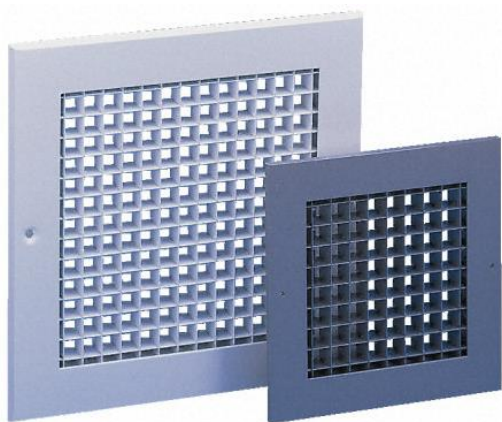

ENGLISH

Datasheet

Stock No: 432-687

RS Pro White Aluminium Grille, 487 x 487mm

Image representative of range

Product Details

Eggcrate Grilles

For air extraction where up to 90% free area is required.

Aluminium eggcrate core 12mm x 12mm with a 32mm flange, pre-drilled for screw fixing

Extruded aluminium frames fully welded and finished to conceal the mitred corners

Stove enamelled silver or white finish

Note

Add 37mm to duct size for overall dimensions of frame. e.g. 125 x 125 duct has 162mm x 162mm frame

ENGLISH

Specifications:

Dimensions	487 x 487mm
Flange Width	32mm
Slat Configuration	Eggcrate
Material	Aluminium
Colour	White
Height	487mm
Width	487mm