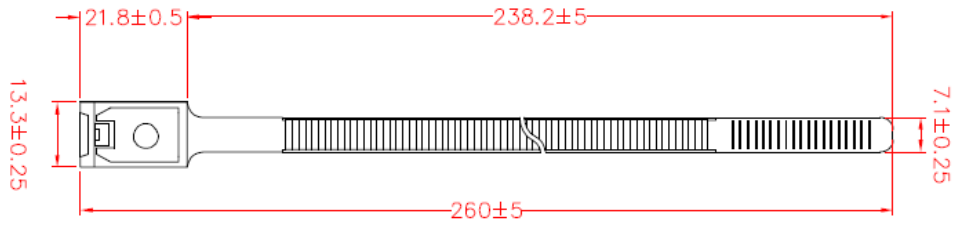

Datasheet

RS PRO Saddle Mounting Tie + Wall Plug

Stock number: 178-9492 & 178-9493

EN

- Material: UL approved Nylon 66, 94V-2
- With using model no. 1789493 (Wall Plug) together, and fix things on the wall easily.

Dimension of Mounting Tie (RS 1789492):

Unit : mm

RS ITEM NO.	Length		Width	Packing
	L		W	
	mm	inch		
1789492	238.2	9 7/16"	7.1	100 pcs

女

To fit 8.0mm hole

rspro.com