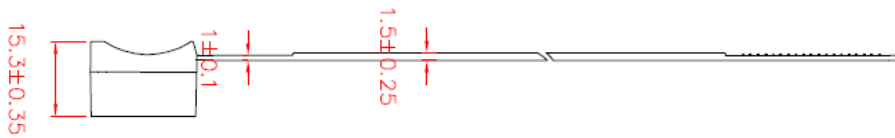

Datasheet

RS PRO Saddle Mounting Tie + Wall Plug

Stock number: 178-9492 & 178-9493

EN

- Material: UL approved Nylon 66, 94V-2
- With using model no. 1789493 (Wall Plug) together, and fix things on the wall easily.

Dimension of Mounting Tie (RS 1789492):

Unit : mm

RS ITEM NO.	Length		Width	Packing
	L		W	
	mm	inch		
1789492	238.2	9 7/16"	7.1	100 pcs

女

To fit 8.0mm hole

rspro.com