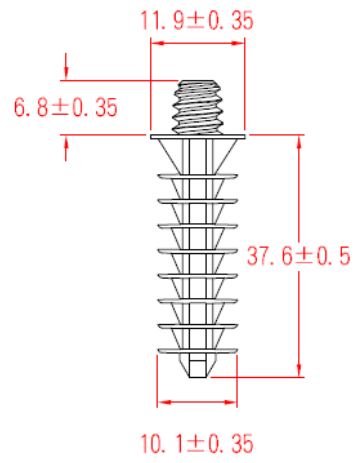

Datasheet

RS PRO Saddle Mounting Tie + Wall Plug

Stock number: 178-9492 & 178-9493

EN

- Material: UL approved Nylon 66, 94V-2
- With using model no. 1789493 (Wall Plug) together, and fix things on the wall easily.

Dimension of Mounting Tie (RS 1789492):

Unit : mm

RS ITEM NO.	Length		Width	Packing
	L		W	
	mm	inch		
1789492	238.2	9 7/16"	7.1	100 pcs

女

To fit 8.0mm hole

rspro.com