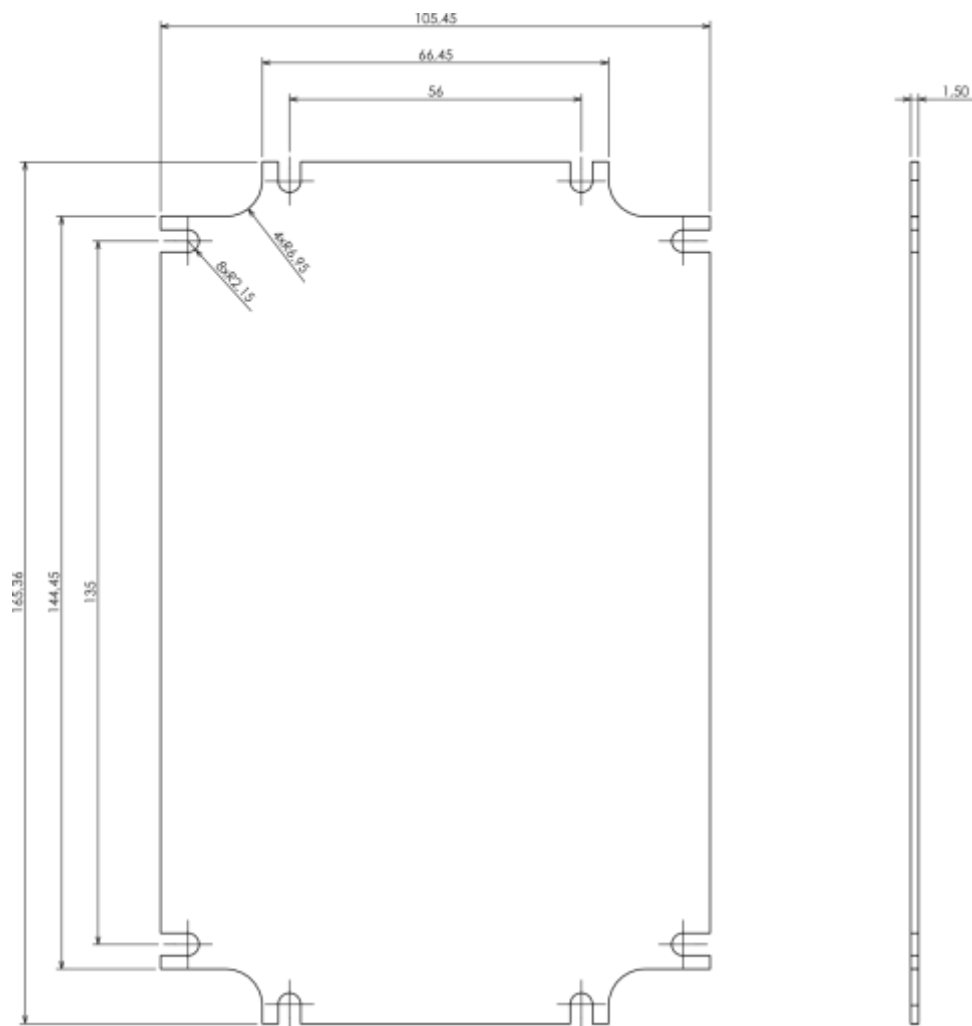

## Features and Benefits

- Made of galvanized steel

[rspro.com](http://rspro.com)

All dimensions are given within +/-0,5mm tolerance