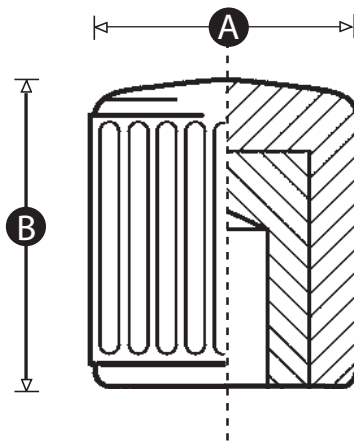

**DataSheet**

**Female Thumbscrew Knob**

**Material**

High impact resistant thermoplastic

**Standard colour**

Black

**Finish**

Matt

**Female insert material**

Brass

Part No.	A	B	Thread size
6319085	15	16	M4
6319108	20	22	M5
6319091	25	34	M6