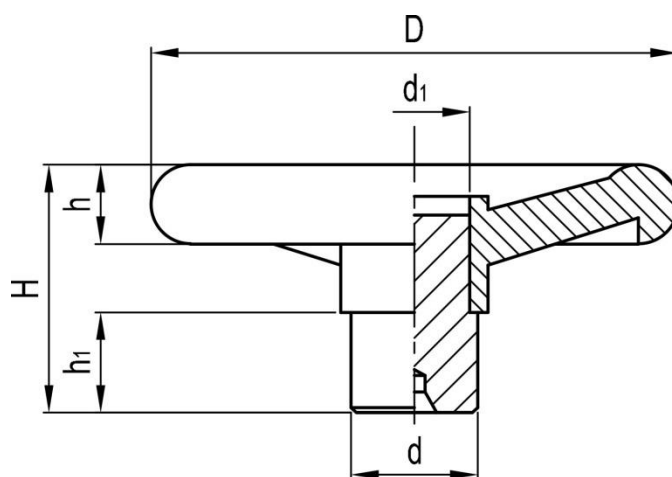

# Four spoke handwheel, through hub

RS Stock No: 1612023

## Specification

Handwheel material: Phenoplast, vegetal fibre reinforced

Zinc-plated steel visible hub with preformed punching for through-hole

ENGLISH

Stock no	D	d	d1	H	h	h1
1612018	100	24	21	47	15	17
1612019	120	25	21	49	16	15
1612021	140	28	23	54	20	17
1612022	160	32	27	56	22	21
1612023	200	40	32	72	25	25
1612024	250	50	42	82	29	29
1612025	300	52	42	95	35	30