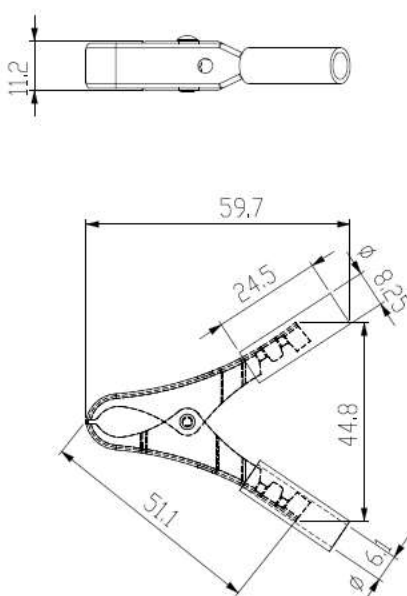

Crocodile Clip

FEATURES

- Heavy Duty Clip
- Crimp Connection

RS PRO Electric Crocodile Clip

RS Stock No.: 2081138, 2081137

RS Professionally Approved Products bring to you professional quality parts across all product categories. Our product range has been tested by engineers and provides a comparable quality to the leading brands without paying a premium price.

Product Description

Crocodile Clip

- Crocodile Clips for 15A
- heavy duty alligator clips with screw and crimp terminations, are ideal for testing and battery connection purposes and other applications that require a heavy duty alligator clip.

General Specifications

Material	Steel
Contact Material	Nickel Plated
Rating	15A
Insulated	No

Product range

Stock No.	Brand	Product Name	Rating	Jaw opening
2081138	RS PRO	Electric crocodile clip	15A	21.0mm
2081137	RS PRO	Electric crocodile clip	15A	21.0mm

Drawing:

2081138 AND 2081137

No.	Description	Material	Treat	Q'ty
1	Main Body	Steel	Nickel Ptd.	2
2	Spring	Steel	Nickel Ptd.	1
3	Rivet	Copper	Nickel Ptd.	1
4	Boot (Red/Black)	PVC		2

UNIT:MM

Crocodile Clip

Connection Diagrams / Assembly Diagrams / Illustrations / Accessories