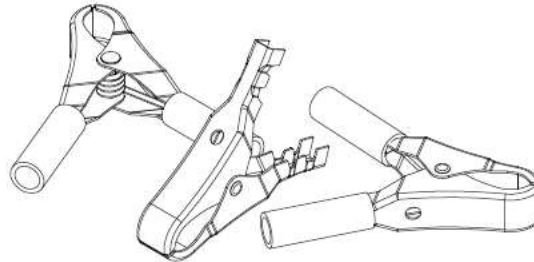

Crocodile Clip

FEATURES

- Heavy Duty Clip
- Crimp Connection

RS PRO Electric Crocodile Clip

RS Stock No.: 2081138, 2081137

RS Professionally Approved Products bring to you professional quality parts across all product categories. Our product range has been tested by engineers and provides a comparable quality to the leading brands without paying a premium price.

Product Description

Crocodile Clip

- Crocodile Clips for 15A
- heavy duty alligator clips with screw and crimp terminations, are ideal for testing and battery connection purposes and other applications that require a heavy duty alligator clip.

General Specifications

Material	Steel
Contact Material	Nickel Plated
Rating	15A
Insulated	No

Product range

Stock No.	Brand	Product Name	Rating	Jaw opening
2081138	RS PRO	Electric crocodile clip	15A	21.0mm
2081137	RS PRO	Electric crocodile clip	15A	21.0mm

Drawing:

2081138 AND 2081137

No.	Description	Material	Treat	Q'ty
1	Main Body	Steel	Nickel Ptd.	2
2	Spring	Steel	Nickel Ptd.	1
3	Rivet	Copper	Nickel Ptd.	1
4	Boot (Red/Black)	PVC		2

UNIT:MM

Crocodile Clip

Connection Diagrams / Assembly Diagrams / Illustrations / Accessories