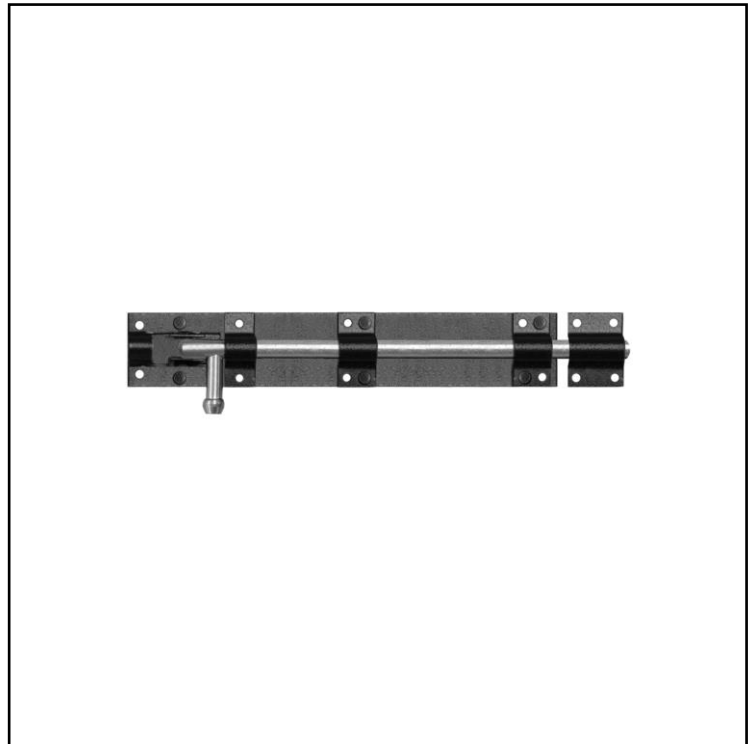

FEATURES

- Straight door bolt
- Length 254mm
- Made of steel with black finish
- Ideal for surface mounting

RS PRO Tower Bolt

RS Stock No: 2549980

RS Professionally Approved Products bring to you professional quality parts across all product categories. Our product range has been tested by engineers and provides a comparable quality to the leading brands without paying a premium price.

Product Description

Straight tower bolts are a prominent security lock device. Installation is quick and easy, they can be fitted horizontally, or vertically and secured in place via screw fittings of your choice. These door bolts are the ideal security component for doors, garages, and gates.

General Specifications

Material	Steel
Length	254mm
Finish	Black

Approvals

Declarations	MFR Declaration of Conformity
Hazardous Area Certification	ATEX / IECEx
Standards Met	VDE