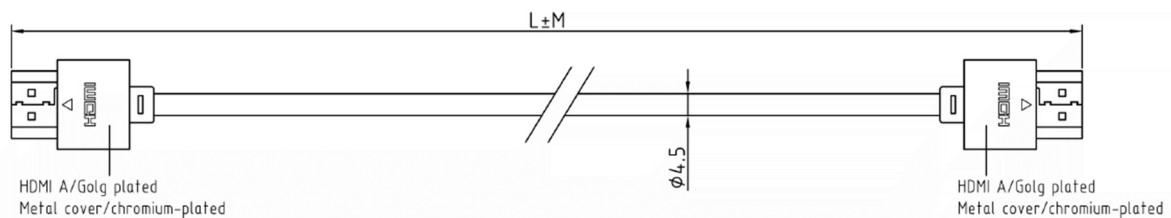

# RS PRO 3 mtr HDMI Male to Male High Speed with Ethernet Slim Cable - Black

Stock number: 182-8775

EN

The RSPRO 3 metre HDMI male to male slim cable which has a black PVC jack and an outer diameter of 4.5mm. The cable flex is made from 32awg which makes these cables extremely flexible while still delivering a quality image.

HDMI V1.4	Signal Assignment	HDMI V1.4
1		1
2		2
3		3
4		4
5		5
6		6
7		7
8		8
9		9
10		10
11		11
12		12
14		14
17		17
19		19
13	CEC	13
15	SCL	15
16	SDA	16
18	+5 Volts Power	18
shell		shell

- HDMI CABLE V1.4 WIRE GAUGE:  
32AWG[1P×(0.2mm BC+FPE)+D+AL]×5P  
+(0.2mm BC+HDPE)×4C+AL+D+BLACK PVC4.5MM
- HOOD: METAL HOUSING TYPE, CHROMIUM PLATED  
HDMI A TYPE, GOLD PLATED
- CABLE ELECTRICAL TEST:  
100% OPEN SHORT & MISS WIRE TEST.