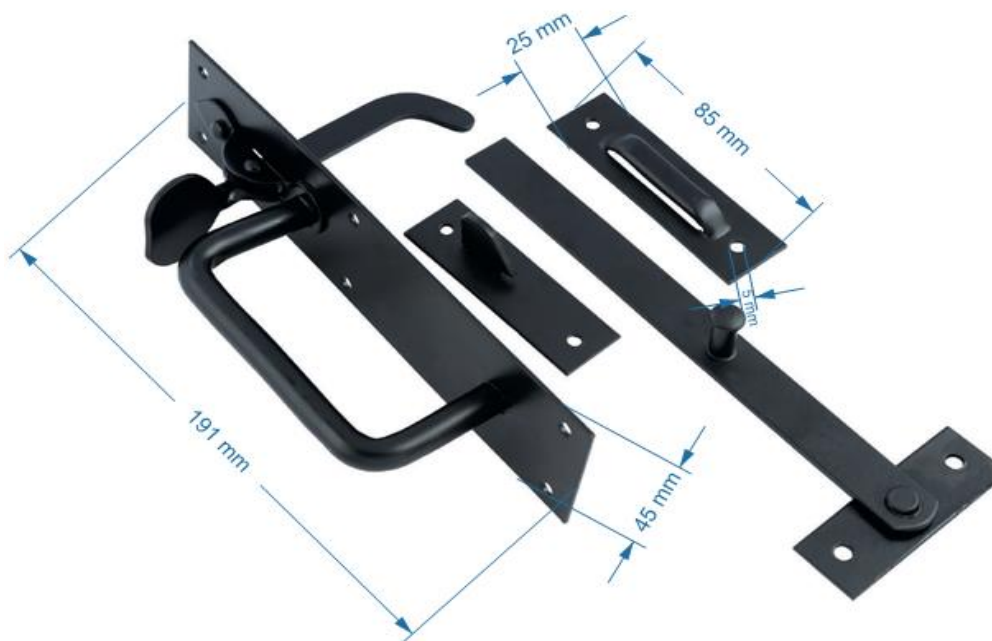

ENGLISH

Datasheet

RS Pro Steel Suffolk Gate Latches

For use on garden gates and timber brace doors, where rim fitting is required.

Made from steel with a choice of finishes as shown below

Epoxy Black RS Stock No 894-6796

Zinc Plated RS Stock No 894-6787

Galvanised RS Stock No 894-6783