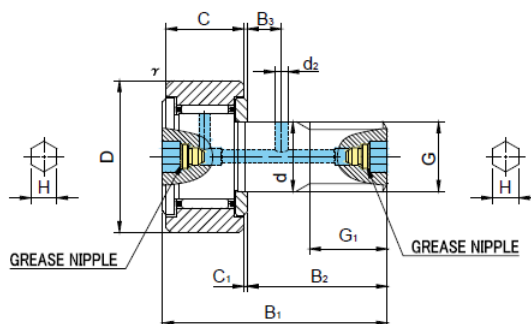

### RS PRO Standard Type Cam Follower, Crowned Outer, Steel

#### Standard Type Cam Follower, Crowned Outer, Steel

#### Basic dimensions

|                     |           |
|---------------------|-----------|
| Outer diameter [D]  | 35 mm     |
| Outer width [C]     | 18 mm     |
| Stud diameter [d]   | 16 mm     |
| Thread size [G]     | M16 X 1.5 |
| Thread length [G1]  | 17 mm     |
| Overall length [B1] | 52 mm     |
| Stud length [B2]    | 32.5 mm   |