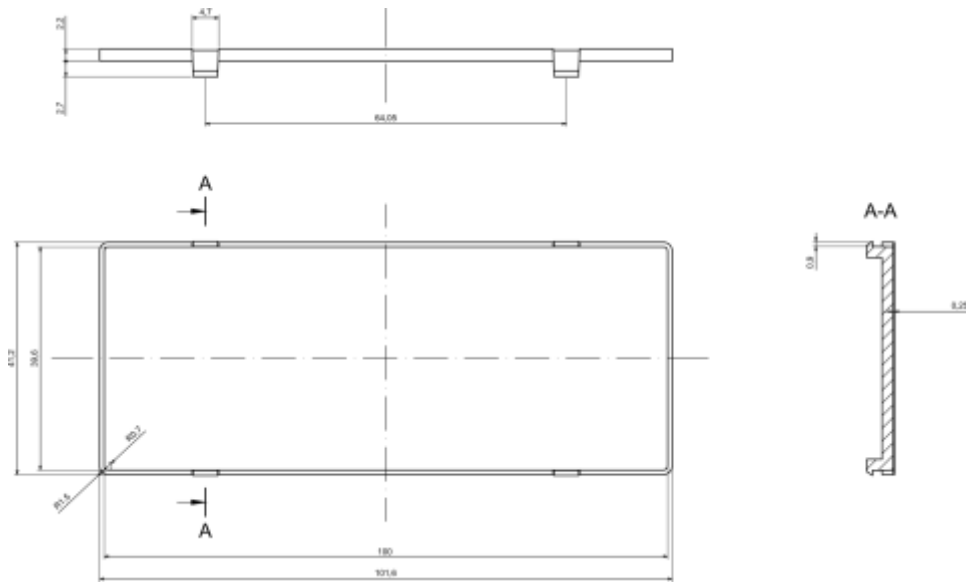

## Features and Benefits

- Front panel for ZD1006
- Easy customization
- Made of self extinguishing ABS

Category	Accessories
Type	Full
Material	ABS V0
Height	4.9 mm
Width	41.2 mm
Length	101.6 mm
Color	Lightgray (J)
Standards Met	RoHS Compliant
Certificate number	