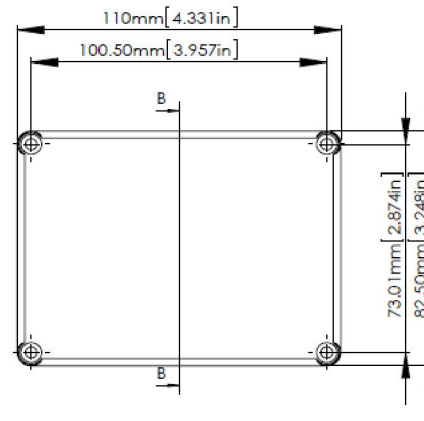

RS Stock No.1465295

FOUR (4) #6-32X5/8"
SELF-TAPPING SCREWS.

SECTION A-A
SCALE 2 : 3

ASSEMBLY

SECTION B-B
SCALE 2 : 3

According to ISO 2768-m

Measuring DIM=L	Tolerances
0.5<L<=3.0mm	±0.1mm
3.0<L<=6.0 mm	±0.1mm
6.0<L<=30.0 mm	±0.2mm
30.0<L<=120.0 mm	±0.3mm
120.0<L<=400.0 mm	±0.5mm
400.0<L<=1000.0 mm	±0.8mm