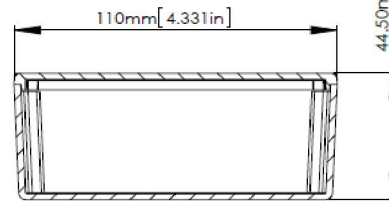

RS Stock No.1465295

FOUR (4) #6-32X5/8"
SELF-TAPPING SCREWS.

SECTION A-A
SCALE 2 : 3

ASSEMBLY

SECTION B-B
SCALE 2 : 3

According to ISO 2768-m

Measuring DIM=L	Tolerances
0.5<L<=3.0mm	±0.1mm
3.0<L<=6.0 mm	±0.1mm
6.0<L<=30.0 mm	±0.2mm
30.0<L<=120.0 mm	±0.3mm
120.0<L<=400.0 mm	±0.5mm
400.0<L<=1000.0 mm	±0.8mm