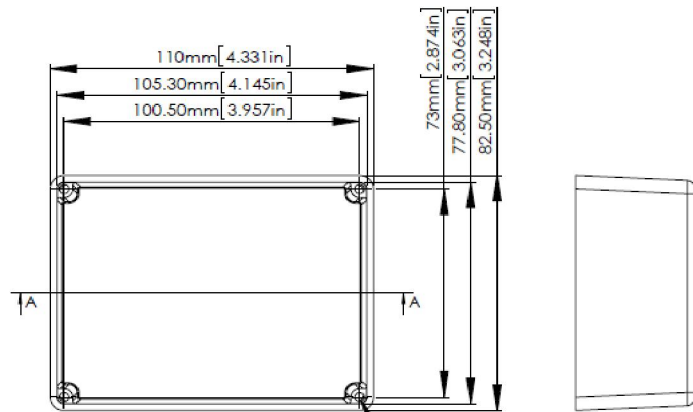

RS Stock No.1465295

FOUR (4) #6-32X5/8"
SELF-TAPPING SCREWS.

SECTION A-A
SCALE 2 : 3

ASSEMBLY

SECTION B-B
SCALE 2 : 3

According to ISO 2768-m

Measuring DIM=L	Tolerances
0.5<L<=3.0mm	±0.1mm
3.0<L<=6.0 mm	±0.1mm
6.0<L<=30.0 mm	±0.2mm
30.0<L<=120.0 mm	±0.3mm
120.0<L<=400.0 mm	±0.5mm
400.0<L<=1000.0 mm	±0.8mm