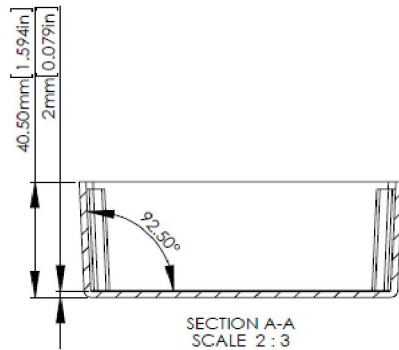

RS Stock No.1465295

FOUR (4) #6-32X5/8"
SELF-TAPPING SCREWS.

SECTION A-A
SCALE 2 : 3

ASSEMBLY

SECTION B-B
SCALE 2 : 3

According to ISO 2768-m

Measuring DIM=L	Tolerances
0.5<L<=3.0mm	±0.1mm
3.0<L<=6.0 mm	±0.1mm
6.0<L<=30.0 mm	±0.2mm
30.0<L<=120.0 mm	±0.3mm
120.0<L<=400.0 mm	±0.5mm
400.0<L<=1000.0 mm	±0.8mm