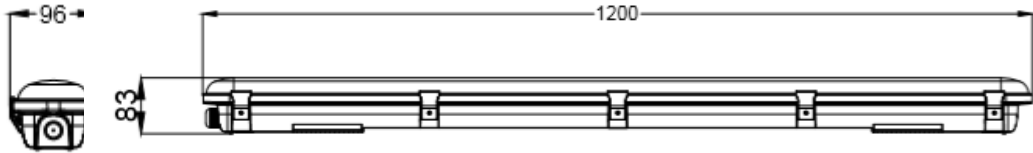

Datasheet

RS PRO LED Weatherproof

Stock No: 2105496

Model:	4' 40W 600mm Polycarbonate Emergency Weatherproof IP65
Length	1200mm
Width	96mm
Height	83mm
Weight	12.48kg

Features & Benefits:

- Suitable for industrial and commercial applications
- Energy savings of up to 50%, compared to fluorescent fittings
- ENEC Approved Driver
- Wide Voltage range (100-240V), with built in low voltage protection device
- Operating temp of 0°C to +50°C
- 3 hours emergency duration (250Lm)
- Improved install design. 2-part fitting allows for quicker installation
- Supplied with tamper proof, stainless steel clips
- Compatible with besa box mounting.

Model:	4' 40W 600mm Polycarbonate Emergency Weatherproof IP65
Operating Wattage	40W
Operating Voltage	100-240V 50-60Hz
Power Factor	≥0.9
Colour Temperature	6500K
Luminous Flux	4800Lm
Luminous Efficiency	120Lm/W
CRI	≥80
Lifespan	50,000 Hrs
IP rating	IP65
IK Rating	IK08