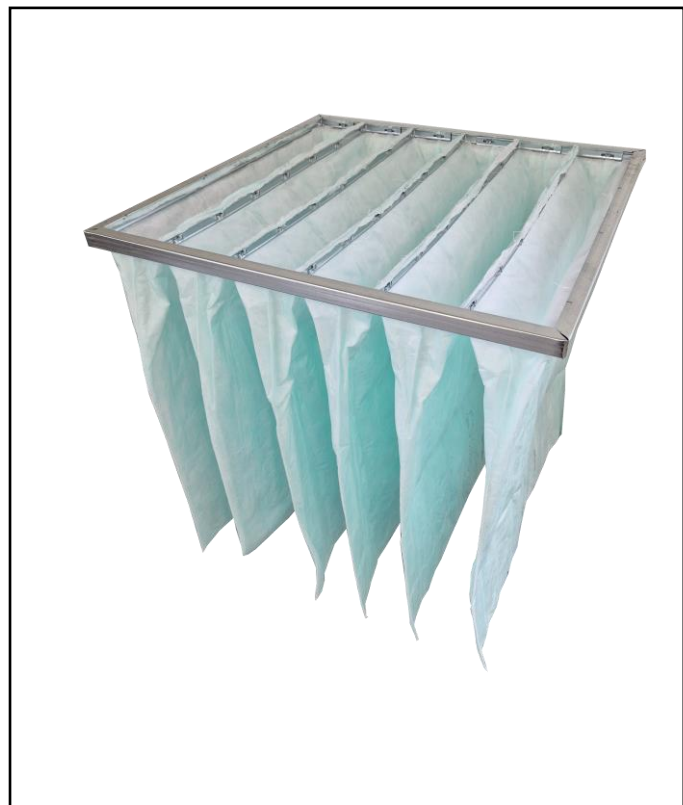

## FEATURES

- 100% Polyester Filter Media
- Dual-Layer Media
- Conical Stitched Pockets for optimal airflow
- Rolled Safety Edge to Frame
- Hydrophobic Media
- Fire Retardant
- Low Price
- ePM10 Filter

## RS PRO Ecoflow M6 Filter 12 X 24 X 18

RS Stock No.: 2551110

RS Professionally Approved Products bring to you professional quality parts across all product categories. Our product range has been tested by engineers and provides a comparable quality to the leading brands without paying a premium price.

## Product Description

The Ecoflow, fire rated range of bag filters are used widely in government buildings, hospitals and other sensitive areas. This grade of filter is suitable for air condition to offices, theatres, computer rooms and spray booths.

## General Specifications

Filter Size Actual HxWxD (mm)	287 x 592 x 450 mm
Header Depth	20 mm
Number of Pockets	6
Grade EN779:2012	M6
Filter Class ISO 16890	ePM10 > 70%
Rated Capacity	785 m <sup>3</sup> /hr
Energy Rating	E
Initial Pressure Drop	50 Pa
Final Pressure Drop*	150 Pa
*Final Recommended Pressure Drop to EN13053:2019	
Maximum Operating Temperature 80C	