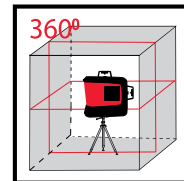

883N PROLASER® 3D ALL-LINES

360° Beams in every direction - Indoor & Outdoor Use

INDOOR
OUTDOOR
AND TILT
MODE

FEATURES

- Three 360° Red laser beams, including:
 - Horizontal
 - Side vertical
 - Forward vertical
- Laser range:
 - Indoor: 20m (65')
 - Outdoor with detector: 60m (200')
- Accuracy: 0.2mm/m (0.0002"/")
- Automatic self-leveling up to $\pm 3^\circ$
- Manual mode for tilted marking
- Pulse mode
- Tripod ready: 1/4" & 5/8" thread

INCLUDES

- Multi-functional magnetic mount, batteries, laser target and hard carry case.

FIELDS OF APPLICATION

- Laying out right angles for flooring, drywall installation and deck construction
- Leveling slopes
- Acoustic ceiling installations
- Framing and aligning windows and doors