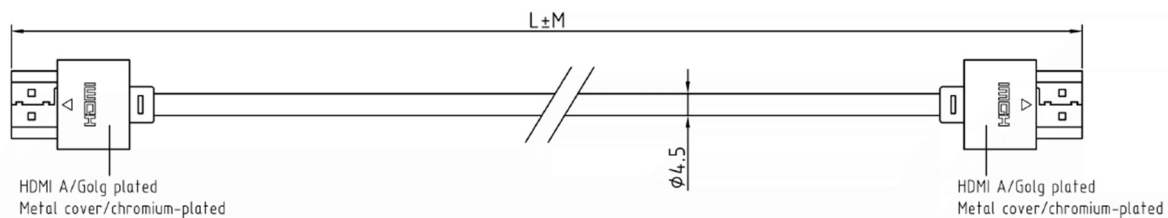

Datasheet

RS PRO 0.5 mtr HDMI Male to Male High Speed with Ethernet Slim Cable - Black

Stock number: 182-8768

EN

The RSPRO 0.5 metre HDMI male to male slim cable which has a black PVC jack and an outer diameter of 4.5mm. The cable flex is made from 32awg which makes these cables extremely flexible while still delivering a quality image.

The connectors have a gold plated covering to prevent corrosion and the hoods are plated with Chromium which makes them very durable.

HDMI is possibly the most common display connection on the market which can be found on devices ranging from PC's, Bluray players, games consoles and more.

HDMI V1.4	Signal Assignment	HDMI V1.4
1		1
2		2
3		3
4		4
5		5
6		6
7		7
8		8
9		9
10		10
11		11
12		12
14		14
17		17
19		19
13	CEC	13
15	SCL	15
16	SDA	16
18	+5 Volts Power	18
shell		shell

- HDMI CABLE V1.4 WIRE GAUGE:
32AWG[1P×(0.2mm BC+FPE)+D+AL]×5P
+(0.2mm BC+HDPE)×4C+AL+D+BLACK PVC4.5MM
- HOOD: METAL HOUSING TYPE, CHROMIUM PLATED
HDMI A TYPE, GOLD PLATED
- CABLE ELECTRICAL TEST:
100% OPEN SHORT & MISS WIRE TEST.