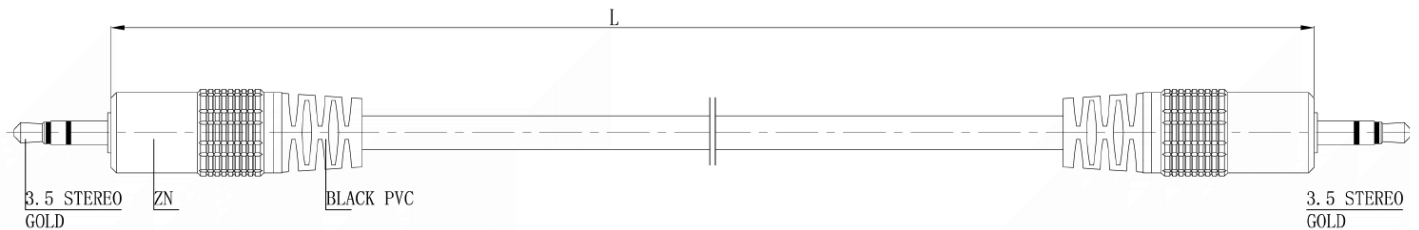

Datasheet

RS PRO 20m 3.5mm Male to Male Stereo Cable, Black

Stock number: 2299939

EN

The RS PRO 20 metre, 3.5mm stereo jack cable has a black PVC jack and metal connectors. The inner cores are made from oxygen free copper.

The connectors are nickel and have a strain relief to help avoid the cable splitting around the edge of the boot.

The 3.5mm jack plug is a TRS connector (Tip, Ring & Sleeve) and is used on a variety of audio devices.