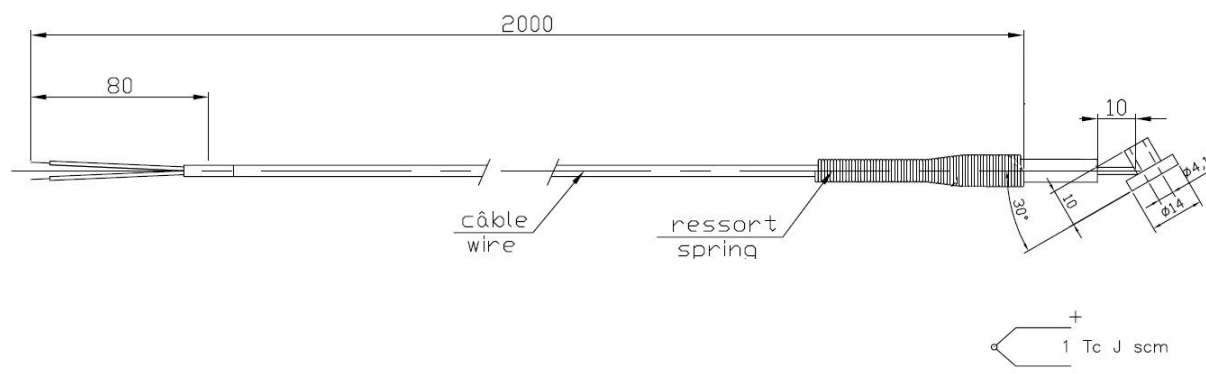

Data sheet

PT

RS Stock No.547-7859

ENGLISH

TYPE J THERMOCOUPLE EYE-PIECE WITH SPRING

RANGE :

- 0 / 250°C

USE :

-

KEY POINT :

-

SPECIFICATIONS :

- Hot junction grounded
- Tip Ø14 mm, 10mm high eye-piece bored Ø4.1 mm, 30° tilt
- Insulation conductor and External insulation in fiber glass
- Armour in stainless steel braid
- Spring Lg 250

DIMENSIONS :

-

METROLOGICAL DATA :

- As per IEC 584
- Standard tolerance TC "J" class1:
-40°C < t° < 375°C = ± 1.5°C
375°C < t° < 750°C = ± 0.004. [t]
- Time constant at 63% in water: 0.7 sec
- Output signal FEM(mV) as per curve of "J" type as per norme IEC 60584