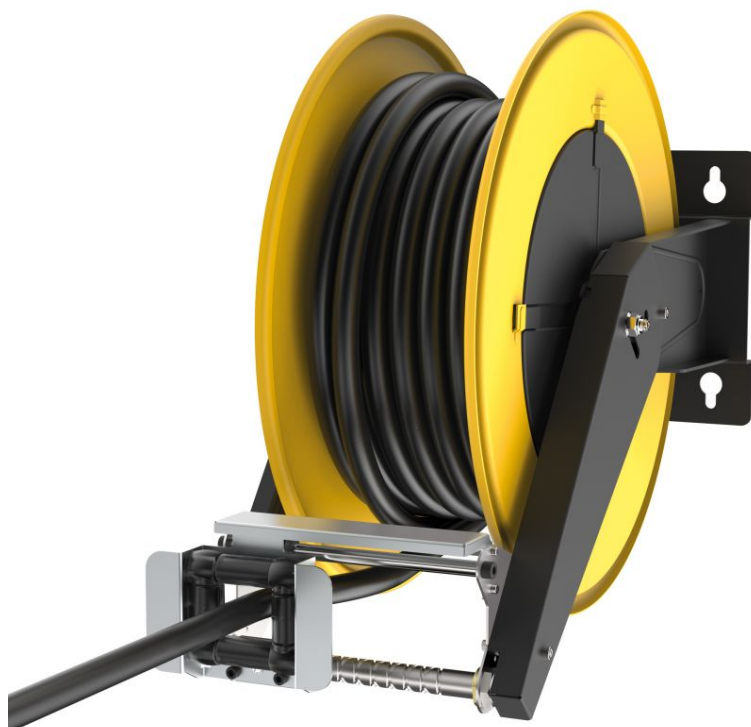

P/N 0E77/45312

Automatic hose guide in painted steel s. 530 for hose up to 1/2"

SECTORS OF USE

FEATURES

OVERALL DIMENSIONS (mm)