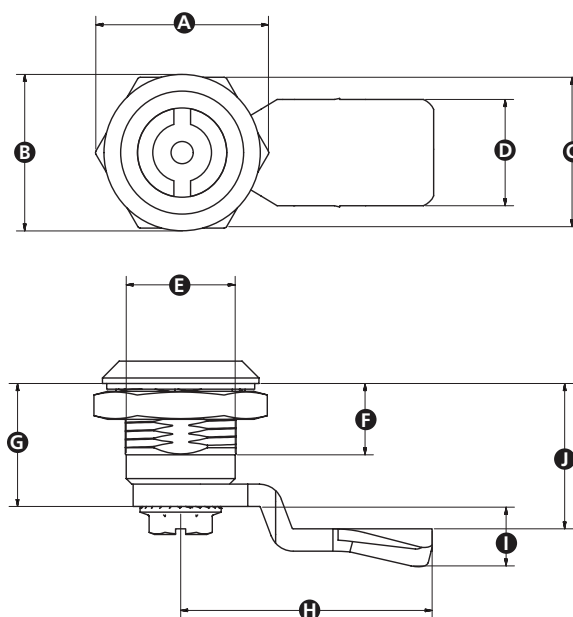

Datasheet

RS PRO Die cast zinc double bit cam lock, 26mm grip

Stock number: 1929644

EN

- Die cast zinc 90° cam action lock
- Double bit key available separately
- IP54: Dust protected / Protected against splashing water

Part no.	A	B	C	D	E	F	G	H	I	J	Key type
1929644	31	28	27	19	20	13	22	45	11	26	Double bit key