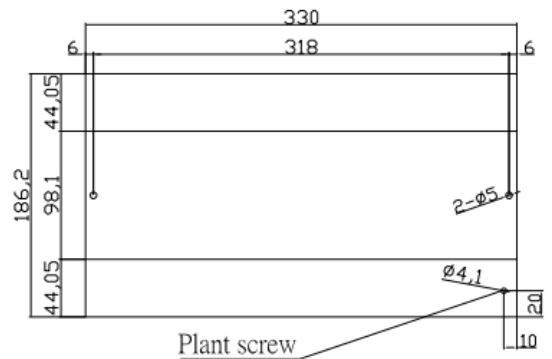

Datasheet

Steel Instrument Case, Grey, 330 x 100 x 45mm

RS Stock number 232-119

T=1.0

Dimensions