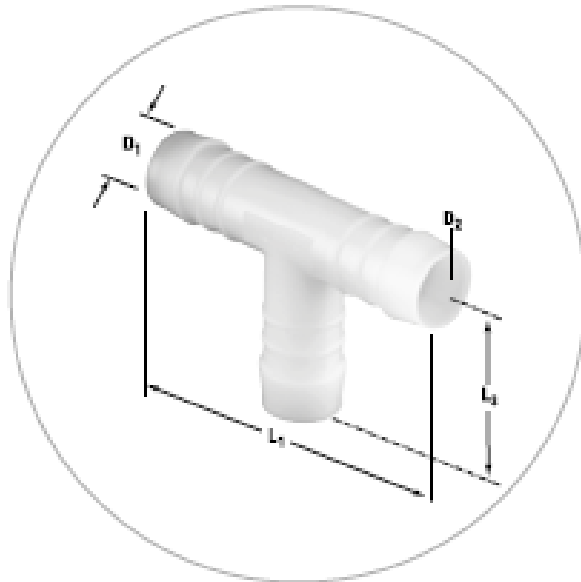

Datasheet

Tee Male, Push-On, POM

RS Stock No: 795-411

TS – Equal T push-on connector

Nominal size ID hose (in mm)	D1	D2	L1	L2
	8	5.6	58	30