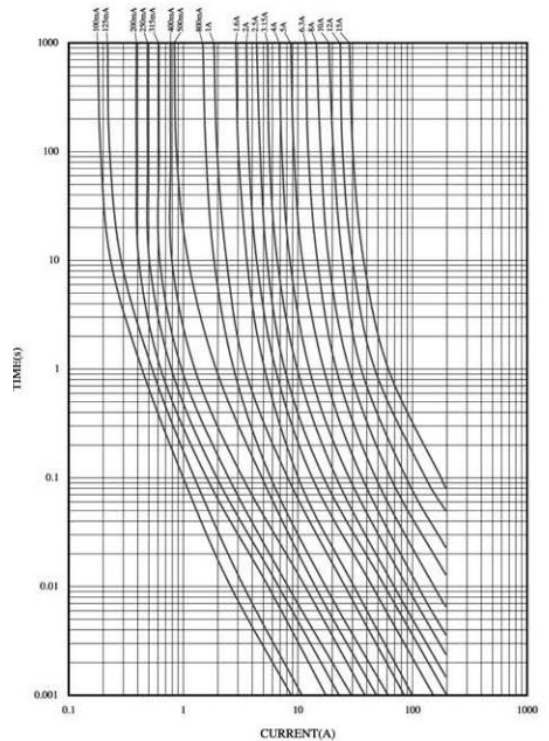

## 5 x 20mm T Cartridge Fuse, 0.63A, 250 V

RS Stock number 610-9917

### Dimensions: (mm)

50T RoHS I-T CHARACTERISTICS CURVE  
50T RoHS

### Specifications

**BREAKING CAPACITY:**  
35A OR 10In WHICHEVER IS GREATER

**ELECTRICAL CHARACTERISTICS:**

RATING		BLOWING TIME	
		32-100mA	125mA-15A
2.1In	Max	2min	2min
	Min	200ms	600ms
2.75In	Max	10sec	10sec
	Min	40ms	150ms
4In	Max	3sec	3sec
	Min	10ms	20ms
10In	Max	300ms	300ms