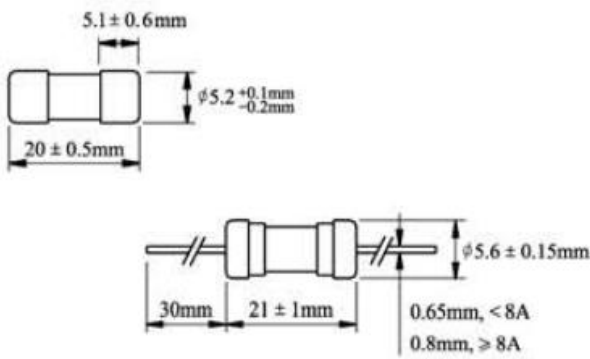

## 5 x 20mm T Cartridge Fuse, 0.63A, 250 V

RS Stock number 610-9917

### Dimensions: (mm)

50T RoHS I-T CHARACTERISTICS CURVE  
50T RoHS

### Specifications

**BREAKING CAPACITY:**  
35A OR 10In WHICHEVER IS GREATER

**ELECTRICAL CHARACTERISTICS:**

RATING		BLOWING TIME	
		32-100mA	125mA-15A
2.1In	Max	2min	2min
	Min	200ms	600ms
2.75In	Max	10sec	10sec
	Min	40ms	150ms
4In	Max	3sec	3sec
	Min	10ms	20ms
10In	Max	300ms	300ms