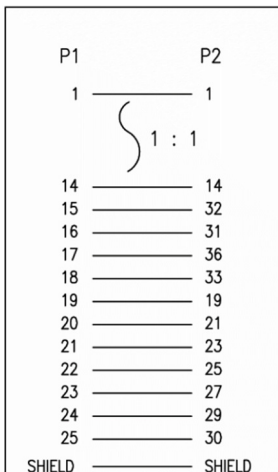

Datasheet

RS PRO 2mtr 25 Way Male to 36 Way Centronics Printer Cable

Stock number: 182-8816

EN

The RSPRO 2 metre 25 way male to 36 way male Centronics printer cable, commonly known as a parallel printer cable, which has a grey PVC jack and an outer diameter of 7mm. The connectors have a gold flash covering to prevent corrosion.

The connector hoods are also made of grey PVC with a strain relief to prevent the jacket splitting around the boot.

Older printers have parallel connections on them which has now been replaced with USB or wireless connections.