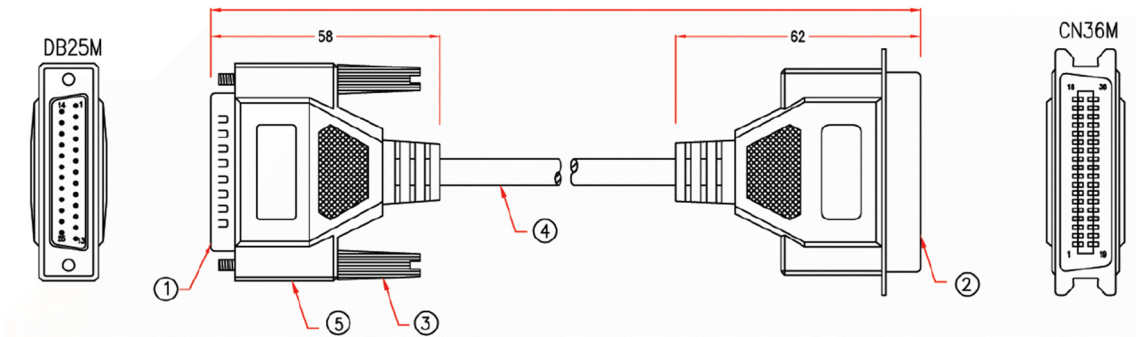

Datasheet

RS PRO 2mtr 25 Way Male to 36 Way Centronics Printer Cable

Stock number: 182-8816

EN

The RSPRO 2 metre 25 way male to 36 way male Centronics printer cable, commonly known as a parallel printer cable, which has a grey PVC jack and an outer diameter of 7mm. The connectors have a gold flash covering to prevent corrosion.

The connector hoods are also made of grey PVC with a strain relief to prevent the jacket splitting around the boot.

Older printers have parallel connections on them which has now been replaced with USB or wireless connections.

5	MOLDED PVC GREY		M304
4	25C 28AWG, ALUM-MYLAR FOIL SHIELDING WITH DRAIN WIRE, OD 7.0, JACKET GREY		M304
3	MOLDED THUMBSCREW #4-40, GREY	2	M95
2	CN36 MALE, GOLD FLASH ON CONTACTS, BLUE INSULATOR	1	M83
1	DB25 MALE, GOLD FLASH ON CONTACTS, BLUE INSULATOR	1	M83