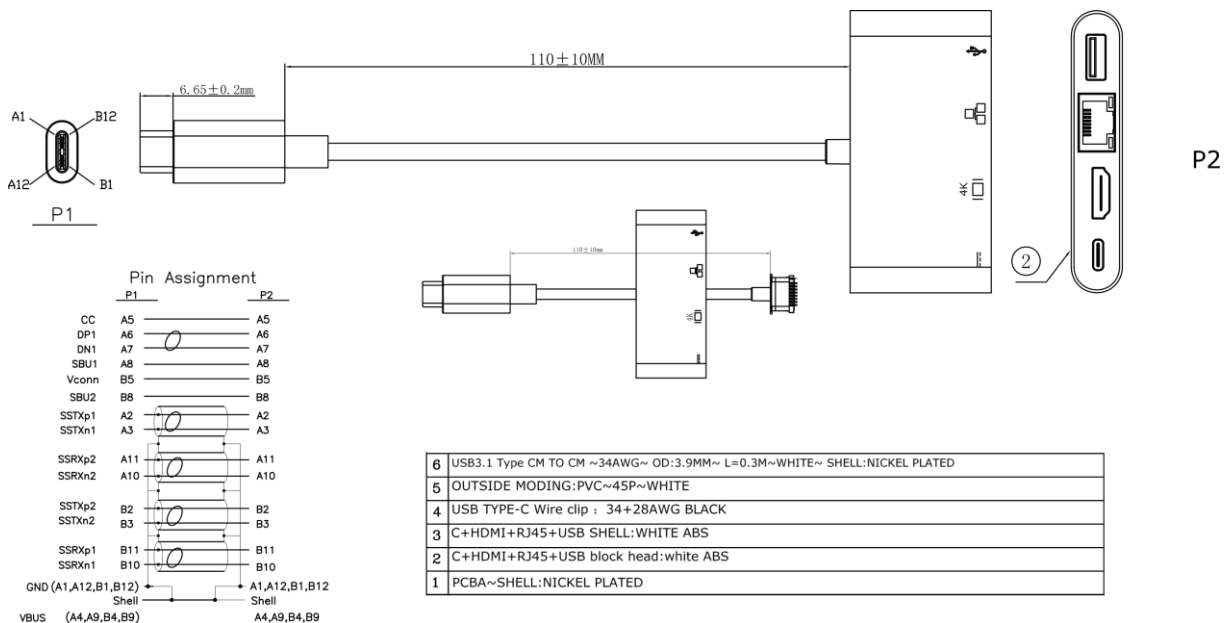

Datasheet

RS PRO 11cm USB Type C M – HDMI F Adapter with USB3.0, Ethernet & Power Deliver (PD)

Stock number: 192-4700

EN

The RS PRO 11cm USB type C to HDMI adapter has a male USB C connection to female HDMI, USB3.0, Ethernet cable has a has Power Delivery (PD 60w). It has a white PVC jacket and white ABS shell.

The USB 3.0 port supports up to 5 Gbps and is backwards compatible to USB 2.0, and the Ethernet port supports 10/100/1000 network speeds.

The connectors are nickel and the cable have a strain relief to help avoid the cable splitting around the edge of the boot.