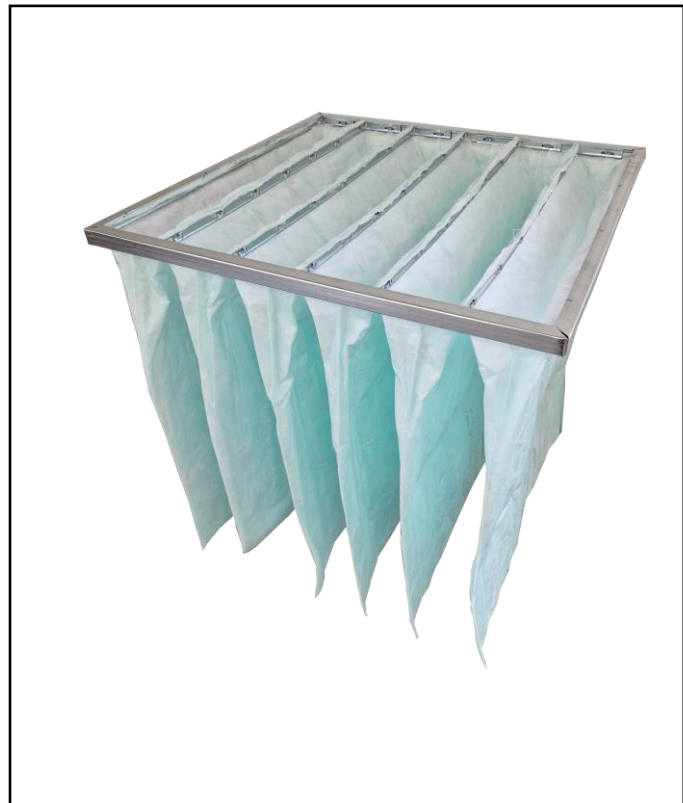

FEATURES

- 100% Polyester Filter Media
- Dual-Layer Media
- Conical Stitched Pockets for optimal airflow
- Rolled Safety Edge to Frame
- Hydrophobic Media
- Fire Retardant
- Low Price
- ePM10 Filter

RS PRO Ecoflow M6 Filter 12 X 24 X 20

RS Stock No.: 2551112

RS Professionally Approved Products bring to you professional quality parts across all product categories. Our product range has been tested by engineers and provides a comparable quality to the leading brands without paying a premium price.

Product Description

The Ecoflow, fire rated range of bag filters are used widely in government buildings, hospitals and other sensitive areas. This grade of filter is suitable for air condition to offices, theatres, computer rooms and spray booths.

General Specifications

Filter Size Actual HxWxD (mm)	287 x 592 x 500 mm
Header Depth	25 mm
Number of Pockets	6
Grade EN779:2012	M6
Filter Class ISO 16890	ePM10 > 70%
Rated Capacity	875 m ³ /hr
Energy Rating	E
Initial Pressure Drop	50 Pa
Final Pressure Drop*	150 Pa
*Final Recommended Pressure Drop to EN13053:2019	
Maximum Operating Temperature 80C	