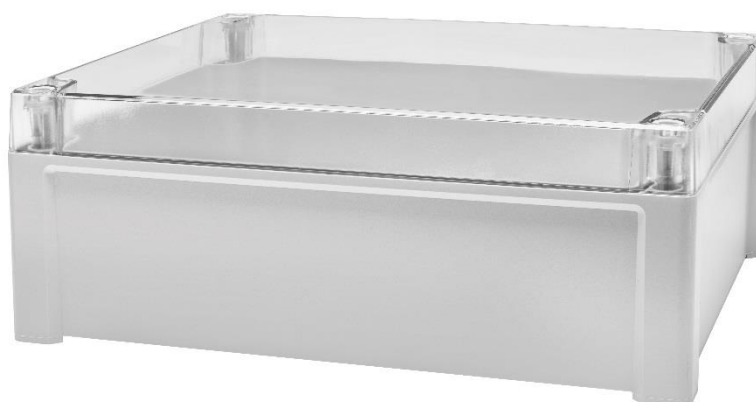

# RS PRO enclosure, PC, 344x289x117mm

Stock No: 197-2020

Sample photo

**Technical Specifications:**

Material	Polycarbonate
Dimensions (LxWxH)	344x289x117 mm
Colour	Base: RAL 7035 – light grey Cover: Transparent
IP Rating	IP 65
IK Rating	IK 07/IK08
Electrical insulation	Totally insulated
Flammability Rating	UL 746C 5"