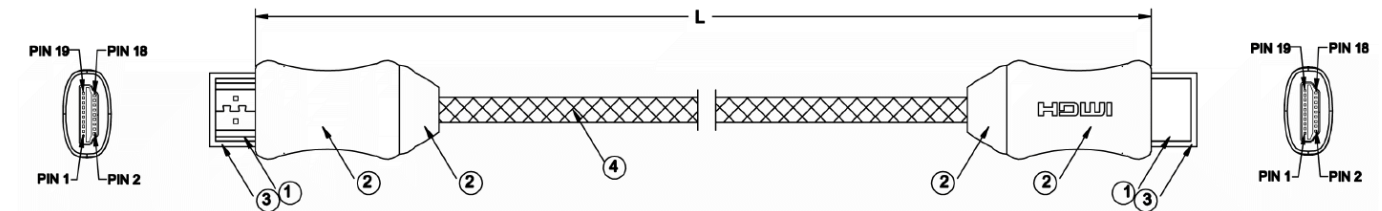

## RS PRO 2 mtr HDMI Male to HDMI Male High Speed with Ethernet Cable & Metal Connectors

Stock number: 2299969

EN

The RSPRO 2 metre HDMI male to HDMI male cable which has a black PVC jack with braiding and an outer diameter of 6.3mm. The connectors are metal and have gold flash covering to prevent corrosion.

### CONNECTION

4	CABLE SPEC:(0.254mmCu*1Pair+0.254mmCu D.W.+AL+MY)*5+0.254mmCu*4C+0.254mmCu D.W.+AL+16*6*0.12mmAL-Mg Braiding)*1C O.D:6.3mm BLACK PVC JACKET +BLACK NYLON BRAIDING
3	Plastic Cap
2	METAL SHELL
1	HDMI Plug - Gold Plated