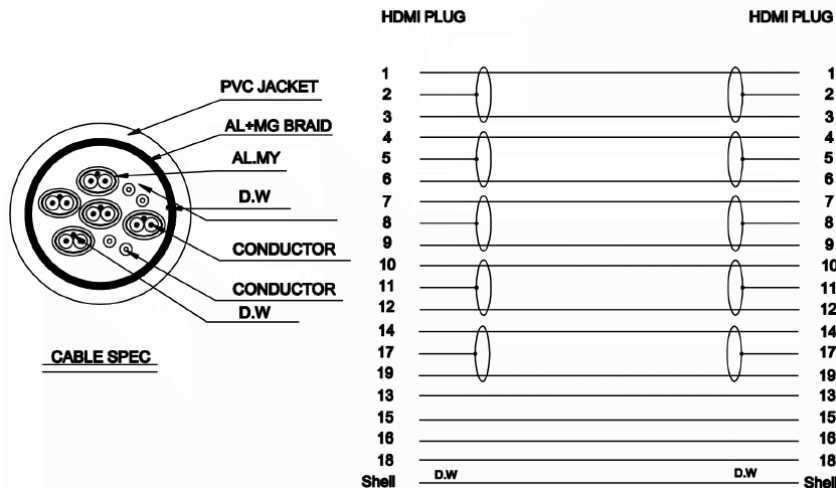

## RS PRO 2 mtr HDMI Male to HDMI Male High Speed with Ethernet Cable & Metal Connectors

Stock number: 2299969

EN

The RSPRO 2 metre HDMI male to HDMI male cable which has a black PVC jack with braiding and an outer diameter of 6.3mm. The connectors are metal and have gold flash covering to prevent corrosion.

### CONNECTION

4	CABLE SPEC:(0.254mmCu*1Pair+0.254mmCu D.W.+AL+MY)*5+0.254mmCu*4C+0.254mmCu D.W.+AL+16*6*0.12mmAL-Mg Braiding)*1C O.D:6.3mm BLACK PVC JACKET +BLACK NYLON BRAIDING
3	Plastic Cap
2	METAL SHELL
1	HDMI Plug - Gold Plated