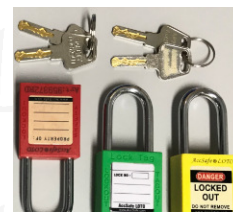

The AccSafe K15 Personal Lockout Tagout Safety Kit is basic designed for personal effective mechanical safety lockout. It includes all necessary components for a safe lockout procedures.

- 1* 959396 AccSafe Multi Purpose Round Cable Lockout Device, Cable 4mm x L2m
- 12* 959360 AccSafe Lockout Tag "DO NOT OPERATE" with Cable Tie
- 1* AccSafe Gate Valve Lockout Set; 959411A - 1" to 2.5", 959412A - 2.5" to 5", 959413A - 5" to 6.5"

S/N	Part No.	Item Description	Unit	QTY
1	959488	AccSafe Carry Pouch Blue Canvas with Shoulder Sling	EA	1
2	959372RD	AccSafe OSHA Safety Padlock ABS Red with Metal Shackle, c/w 2 Key	EA	1
3	959375RD	AccSafe Safety Padlock ABS Red with Steel Cable L21cm, c/w 2 key	EA	1
4	959391	AccSafe HK01 Lockout Steel HASP with Red Vinyl Coated, Jaw Ø25mm, Hold Up 6 Padlock	EA	1
5	959421S	AccSafe Ball Valve Lockout Device S for 5/16" to 2" Valve	EA	1
6	959396YL	AccSafe Multi Purpose Round Cable Lockout Device, Yellow Cable 4mm x 2m	EA	1
7	959360	AccSafe Lockout Tag "DO NOT OPERATE" with Cable Tie	Set	12
8	959411A	AccSafe Gate Valve Lockout Device for 1" to 2.5" Valve	EA	1
9	959412A	AccSafe Gate Valve Lockout Device for 2.5" to 5" Valve	EA	1
10	959413A	AccSafe Gate Valve Lockout Device for 5" to 6.5" Valve	EA	1

Optional items available and more

Gate Valve size up to 23-5/8"

Ball Valve size up to 8"

Cable Lockout Colour

Padlock in Different Colour

Cylinder Valve Lockout Yellow

Custom made available for more components on request