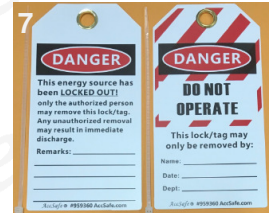

Lock Out Tag Out

Rev 01, 06/Mar/2019

AccSafe K15 Safety LOTO Kit with Carry Pouch

Part No.: 959479 Bag Colour:
Weight: 720 grams Blue or Red

It includes all necessary components:

- 1* 959488 AccSafe Carry Pouch Blue Canvas
- 1* 959372RD AccSafe OSHA Safety Padlock ABS Red with Metal Shackle, c/w 2 Key
- 1* 959375RD AccSafe Safety Padlock ABS Red with Steel Cable Length 21cm
- 1* 959391 AccSafe Lockout Steel HASP with Red Vinyl Coated, Jaw Ø25mm, Hold Up 6 Padlock
- 1* 959421S AccSafe Ball Valve Lockout Device S 5/16" to 2"

The AccSafe K15 Personal Lockout Tagout Safety Kit is basic designed for personal effective mechanical safety lockout. It includes all necessary components for a safe lockout procedures.

- 1* 959396 AccSafe Multi Purpose Round Cable Lockout Device, Cable 4mm x L2m
- 12* 959360 AccSafe Lockout Tag "DO NOT OPERATE" with Cable Tie
- 1* AccSafe Gate Valve Lockout Set; 959411A - 1" to 2.5", 959412A - 2.5" to 5", 959413A - 5" to 6.5"