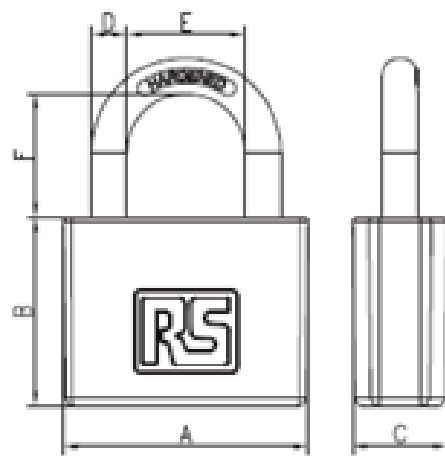

# Brass Pad Lock

Dimensions:

RS Article Number:	Lock Body Dimensions (mm)					
	A	B	C	D	E	F
827-4394	43	33	17	6	21	22

## Product Description:

- Solid brass lock body and lock cylinder with great corrosion resistance
- High precision keys produced by professional equipment, little interchange
- Pin tumbler structure for great pick resistance test
- Different sizes of lock body and shackle for different choices
- Colourful bumper makes your world wonderful