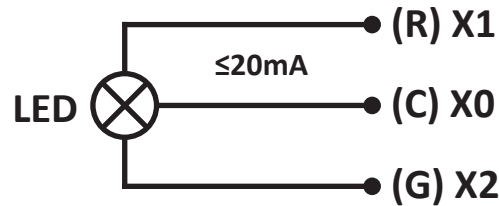

Wiring Instructions

Dual Colour Indicators

- X0: Common
- X1: Live - Red
- X2: Live - Green

Please be aware that if a voltage is applied to either one of the terminals; X1 or X2, the other terminal (X2 or X1) will also be live.