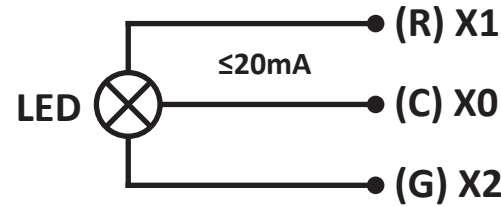

Wiring Instructions

Dual Colour Indicators

- X0: Common
- X1: Live - Red
- X2: Live - Green

Please be aware that if a voltage is applied to either one of the terminals; X1 or X2, the other terminal (X2 or X1) will also be live.