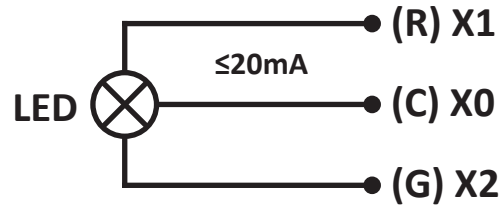

Wiring Instructions

Dual Colour Indicators

- X0: Common
- X1: Live - Red
- X2: Live - Green

Please be aware that if a voltage is applied to either one of the terminals; X1 or X2, the other terminal (X2 or X1) will also be live.