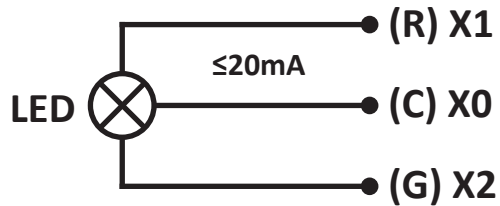

Wiring Instructions

Dual Colour Indicators

- X0: Common
- X1: Live - Red
- X2: Live - Green

Please be aware that if a voltage is applied to either one of the terminals; X1 or X2, the other terminal (X2 or X1) will also be live.