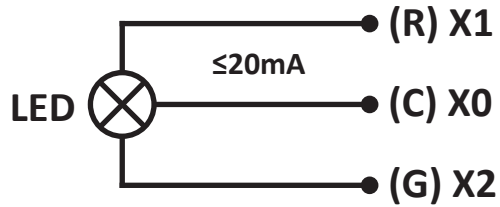

Wiring Instructions

Dual Colour Indicators

- X0: Common
- X1: Live - Red
- X2: Live - Green

Please be aware that if a voltage is applied to either one of the terminals; X1 or X2, the other terminal (X2 or X1) will also be live.