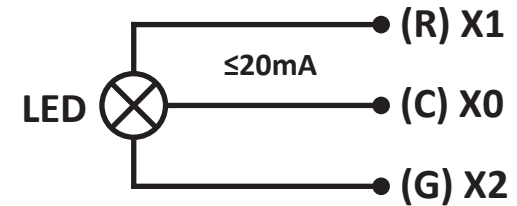

Wiring Instructions

Dual Colour Indicators

- X0: Common
- X1: Live - Red
- X2: Live - Green

Please be aware that if a voltage is applied to either one of the terminals; X1 or X2, the other terminal (X2 or X1) will also be live.