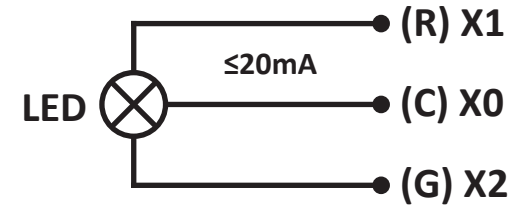

Wiring Instructions

Dual Colour Indicators

- X0: Common
- X1: Live - Red
- X2: Live - Green

Please be aware that if a voltage is applied to either one of the terminals; X1 or X2, the other terminal (X2 or X1) will also be live.