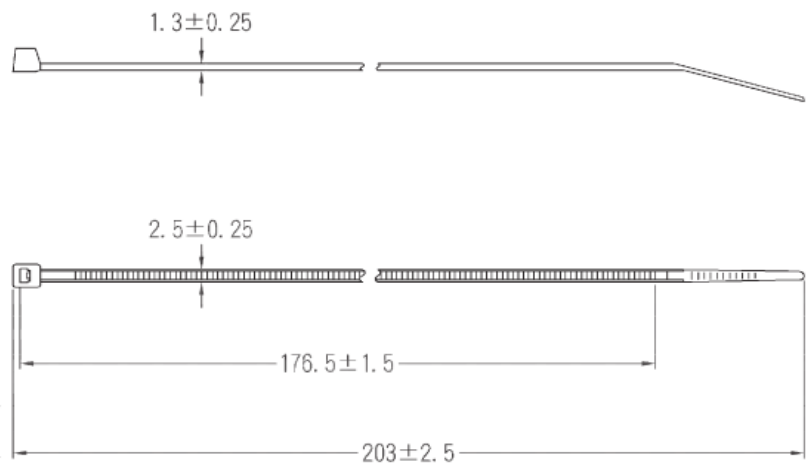

## Mechanical Specifications

<b>Length</b>	203mm
<b>Width</b>	2.5mm
<b>Tensile Strength</b>	78.4N
<b>Maximum Bundle Strength</b>	55mm

## Approvals

<b>Standards Met</b>	UL-94V-2
----------------------	----------

Part Number	Colour	Length (mm)	Width (mm)	Max bundle dia. (mm)	Tensile strength (N)	Pack Quantity	Operating Temperature range
233-207	Red	100	2.5	22	78.4	100	-50 to +85 °C
233-203	Blue	100	2.5	22	78.4	100	-50 to +85 °C
233-229	Yellow	100	2.5	22	78.4	100	-50 to +85 °C
233-225	Green	100	2.5	22	78.4	100	-50 to +85 °C
233-235	Orange	100	2.5	22	78.4	100	-50 to +85 °C
233-231	Red	165	2.5	43	78.4	100	-50 to +85 °C
233-241	Blue	165	2.5	43	78.4	100	-50 to +85 °C
233-269	Yellow	165	2.5	43	78.4	100	-50 to +85 °C
233-275	Green	165	2.5	43	78.4	100	-50 to +85 °C
233-281	Orange	165	2.5	43	78.4	100	-50 to +85 °C
233-297	Red	203	2.5	55	78.4	100	-50 to +85 °C
233-304	Blue	203	2.5	55	78.4	100	-50 to +85 °C
233-310	Yellow	203	2.5	55	78.4	100	-50 to +85 °C
233-354	Green	203	2.5	55	78.4	100	-50 to +85 °C
233-386	Orange	203	2.5	55	78.4	100	-50 to +85 °C