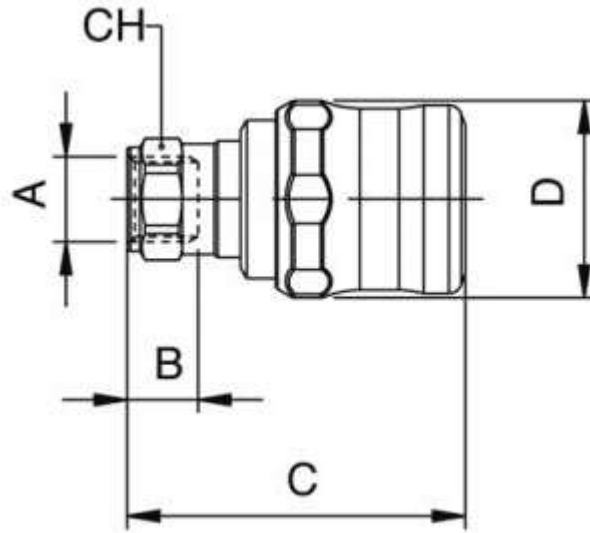

General Specifications

Material	Nickel Plated Brass
Applications	Lubrication System, Cooling System, Pneumatic Machinery Equipment

Mechanical Specifications

Connection Type	Threaded, Tube
Tube Connection Size	15
Coupling Gender	Female
Threaded Connection	1/2 in Female
Thread Size	1/2in
Hose Barb Connection	30.5mm
Wrench Size	24Hex
Length	57mm

Similar Products

Parameters	2312524	2312523
Brand	RS PRO	RS PRO
Connection Type	Threaded, Tube	Threaded, Tube
Tube Connection Size	12	15
Coupling Gender	Female	Female
Threaded Connection	3/8 in Female	1/2 in Female
Thread Size	3/8in	1/2in
Hose Barb Connection	30.5mm	30.5mm
Wrench Size	20Hex	24
Length	54mm	57mm