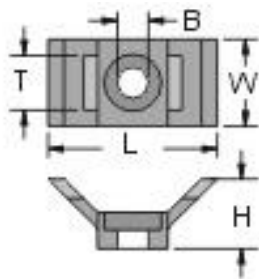

Product Datasheet

Saddle Type Tie Mount

- Material: UL approved Nylon 66, 94V-2
- Color: Natural
- Saddle design provide maximun stability to wire bundles.
- To apply, simply fix mount with a screw and secure wire bundles with Nylon cable ties.

RS Number	Color	H	L	W	T	B	Packing
8659708	Natural	17.5	23	13.8	9.5	5.3	100
8659717		11.6	30	14.7	9.3	5	