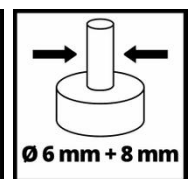

Features & Benefits

- Member of the Power X-Change family
- Brushless motor - more power and prolonged operation
- Electronic speed control with powerful motor
- Infinitely adjustable routing depth with fine adjustment
- Depth adjustment with multi-step turret stop
- Precise twin-tube guide for exact milling
- 6 mm and 8 mm clamp for various milling cutters
- Spindle lock for easy tool change
- LED for optimum illumination of the work area
- Plastic base plate insert protects the work surface
- Ergonomic handle with Softgrip
- Chip shield guards against chips in the field of vision
- High quality aluminum enables precise milling
- Two-hand attachment enables precise operation of the unit
- Including parallel stop, compass tip and spanners
- Including extractor adaptor suitable for Einhell wet & dry vacs
- Supplied without a battery or charger (available separately)

Technical Data

- | | |
|-----------------------|---------------------------------|
| - Voltage | 18 V |
| - Idle speed | 10000 - 30000 min ⁻¹ |
| - Clamp diameter | 6 + 8 mm |
| - Max. milling cutter | 30 mm |

Logistic Data

- | | |
|--------------------------------------|--------------------|
| - Product weight (kg) | 2.26 |
| - Gross weight (kg) | 3.48 |
| - Dimensions single packaging | 252 x 163 x 256 mm |
| - Pieces per export carton | 3 Pieces |
| - Gross weight of export carton | 10.9 kg |
| - Dimensions export carton | 500 x 270 x 270 mm |
| - Container quantity (20"/40"/40"HC) | 2280 4680 5265 |