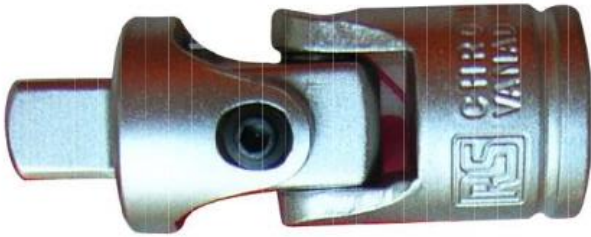

Datasheet

1/4" Dr. Universal Joint

RS Stock number 609-742

Specification

Material:

Chrome vanadium steel

Finish:

Chrome plated

Contents:

1 pc- 1/4" Dr. universal joint socket, screw type

Feature:

Torque and dimension are meet din 3120 standard

Square drive

Chrome vanadium steel

Length 40mm