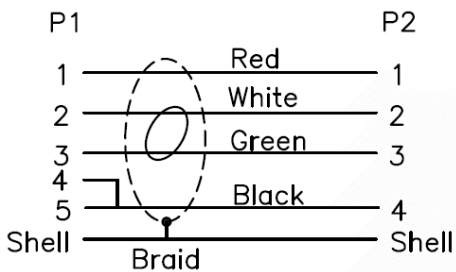

Datasheet

RS PRO 15cm Micro B 5 Pin – USB A Female On-The-Go Cable – Black – 5 Pack

Stock number: 2513292

EN

The RS PRO 15cm micro USB B male to USB A female On-The-Go cable has a black PVC jacket and connector hoods. The cable flex has copper wire conductors and drain wire, with an aluminium braid, foil shielding and has an outer diameter of 4.5mm.

The connectors are nickel and have a strain relief to help avoid the cable splitting around the edge of the boot.

USB micro B ports are commonly found on portable devices such as phones, cameras and portable hard disks. USB On-The-Go allows you to connect devices such as mouse & keyboard to a mobile device such as phone or tablet.

5	45P Black PVC
4	LDPE
3	Micro USB(B)M black PLUG shell nickel pin G/F
2	USB(A)F white PLUG shell nickel pin G/F
1	UL2725 28AWG*1P+24AWG*2C+AEB USB2.0 OD:4.5MM Jacket PVC color:black

RoHS / REACH / CE /UKCA