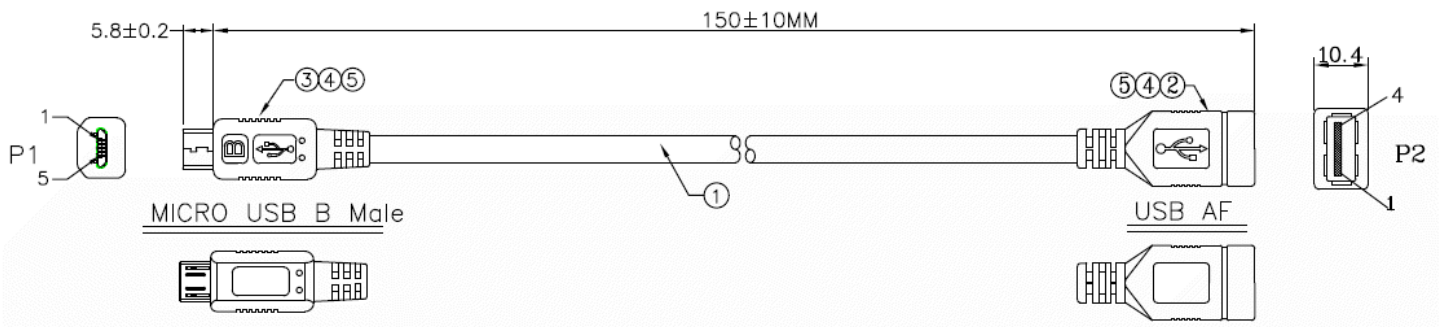

Datasheet

RS PRO 15cm Micro B 5 Pin – USB A Female On-The-Go Cable – Black – 5 Pack

Stock number: 2513292

EN

The RS PRO 15cm micro USB B male to USB A female On-The-Go cable has a black PVC jacket and connector hoods. The cable flex has copper wire conductors and drain wire, with an aluminium braid, foil shielding and has an outer diameter of 4.5mm.

The connectors are nickel and have a strain relief to help avoid the cable splitting around the edge of the boot.

USB micro B ports are commonly found on portable devices such as phones, cameras and portable hard disks. USB On-The-Go allows you to connect devices such as mouse & keyboard to a mobile device such as phone or tablet.

5	45P Black PVC
4	LDPE
3	Micro USB(B)M black PLUG shell nickel pin G/F
2	USB(A)F white PLUG shell nickel pin G/F
1	UL2725 28AWG*1P+24AWG*2C+AEB USB2.0 OD:4.5MM Jacket PVC color:black

RoHS / REACH / CE /UKCA