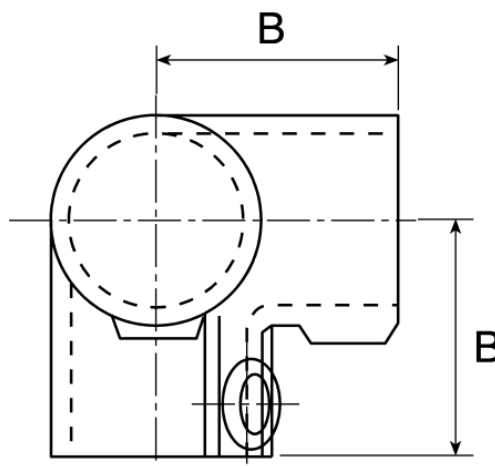

Datasheet

Stock No: 286-3421

RS Pro Round Tube 3-Way Connector, strut profile Type 1

Product Details

3 Way 90° Elbow

Used as an end joint between two top rails, joining at 90°, and the upright

| Dimensions (mm) | |
|-----------------|----|
| Tube Size Ref. | B |
| 1 | 48 |
| 2 | 60 |
| 3 | 67 |

ENGLISH

Specifications:

| | |
|-------------------------|--------------------|
| Structural Element Type | Round Tube |
| Connector Type | 3-Way Connector |
| Fits Strut Profile | Type 1 |
| Fits Tube Diameter | 33.7mm |
| Product Family | RS Handrail System |
| Material | Cast Iron |
| Product System | 116 |