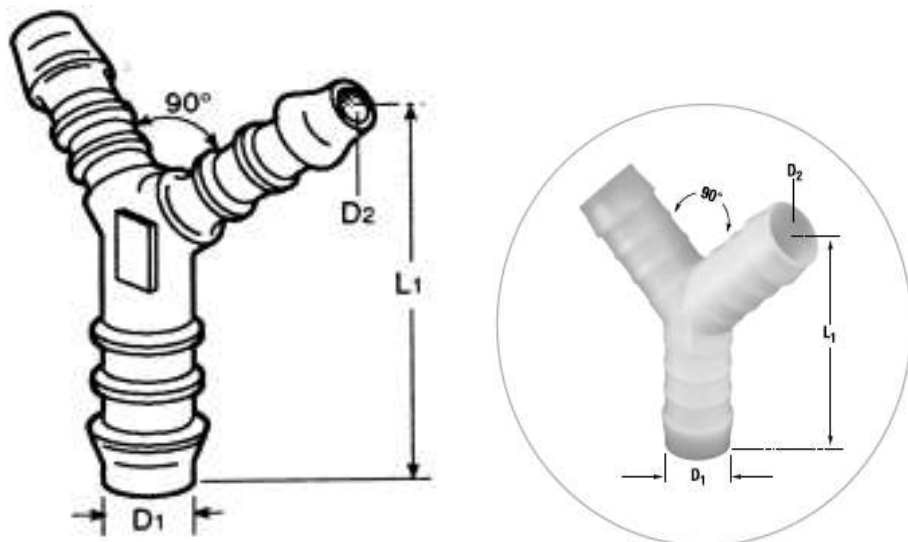

# Y Male Y Coupler, POM

RS Stock number 4197259

### Features

Equal Y Connector

These hose connectors can be fitted quickly and simply by pushing the hose directly onto the connecting parts. The ribbing of the end connectors enables the hose to sit securely

Push-on Connectors

Acetal Resin, non- toxic, tough, lightweight, good impact and wear resistance

Deep moulded ribs, use hose clips for high pressure, positive sealing

D1	D2	L1
3	2.5	21

Unit:mm

D1: Joiner Outer Diameter

D2: Joiner Inner Diameter

L1: Length

\*Joiner Outer Diameter = Hose Inner Diameter