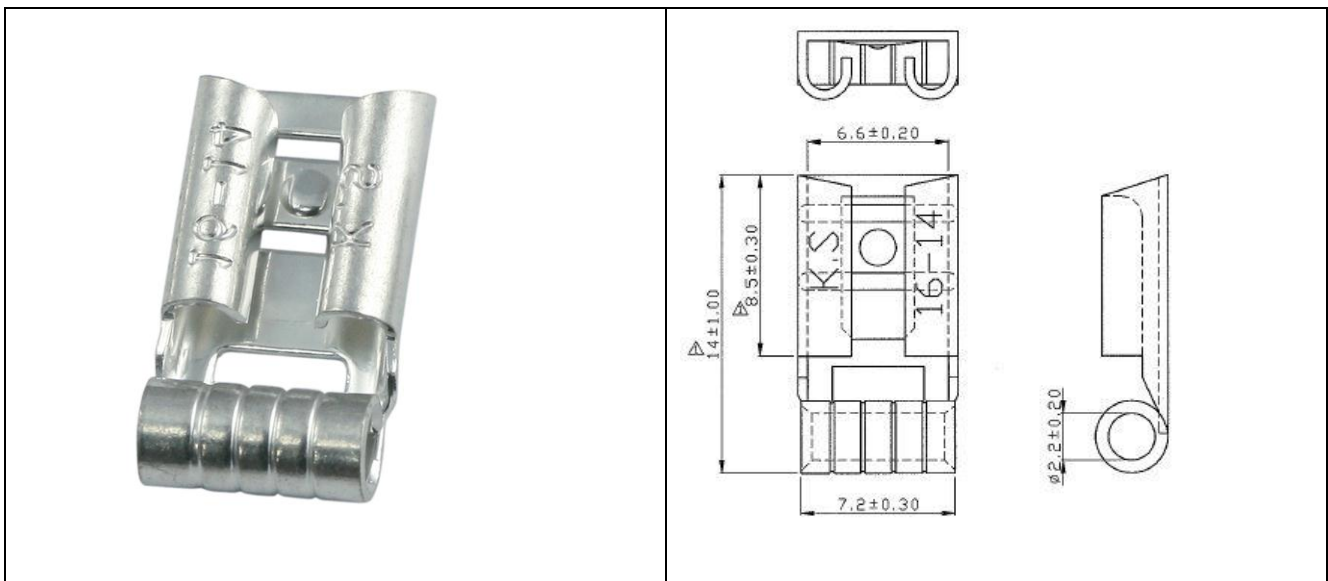

Datasheet

RS PRO NON-INSULATED FLAG FEMALE TERMINALS

Stock number: 178-8336

MAXIMUM ELECTRIC CURRENT:

A.W.G.	16	14
AMP.	10	15

TERMINAL MATERIAL: BRASS

SURFACE TREATMENT: TIN PLATED

TERMINAL BARREL I.D.: C=2.2MM

WIRE RANGE A.W.G. mm ²	ITEM NO.	NEMA TAB	DIMENSION inch(mm)						
			W	F	L	B	D	T	
16-14 A.W.G.	178-8336	.032X.250 (0.8X6.35)	0.26	0.334	0.551	0.283	0.087	0.016	
1.5-2.5 mm ²			6.6	8.5	14.0	7.2	2.2	0.4	