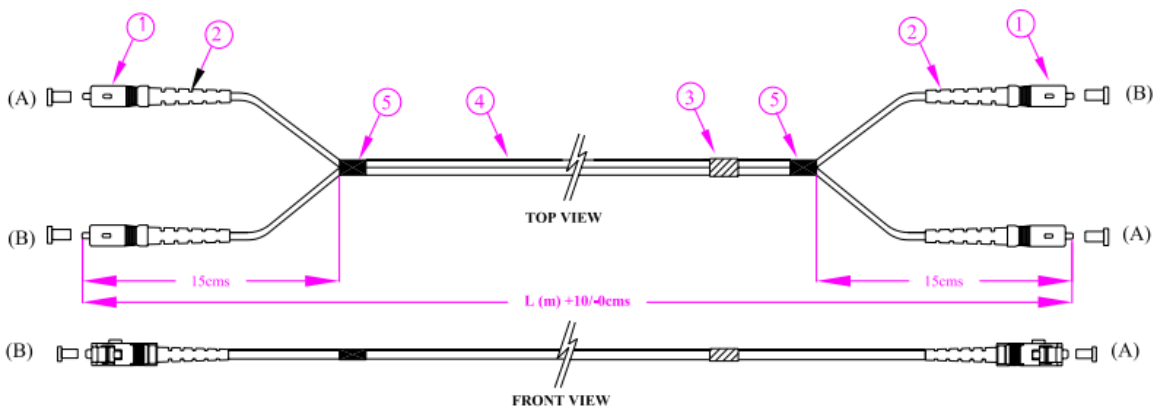

Datasheet

Fibre Optic Cable Assembly

RS Stock number 536-7241

Dimensions: (mm)

Connector: SC Clips shall be mounted to the connector to make it duplex.

Optical Performance (IEC 61300-3-4):

Multimode (@ 1300nm)

Max. IL - 0.30dB Typical: 0.20dB

Singlemode: (@1310nm and/or 1550nm)

Max. IL - 0.30dB Typical: 0.20dB Return Loss: >50dB

Id No.	Description	EA
1	SC Connector	4
2	SC Boots	4
3	Identification Label	1
4	2.8 Duplex Cable (Lm)	1
5	Black Tape	2

- RoHS compliant
- Coiling Diameter of the Patchcord shall be greater than 200mm.