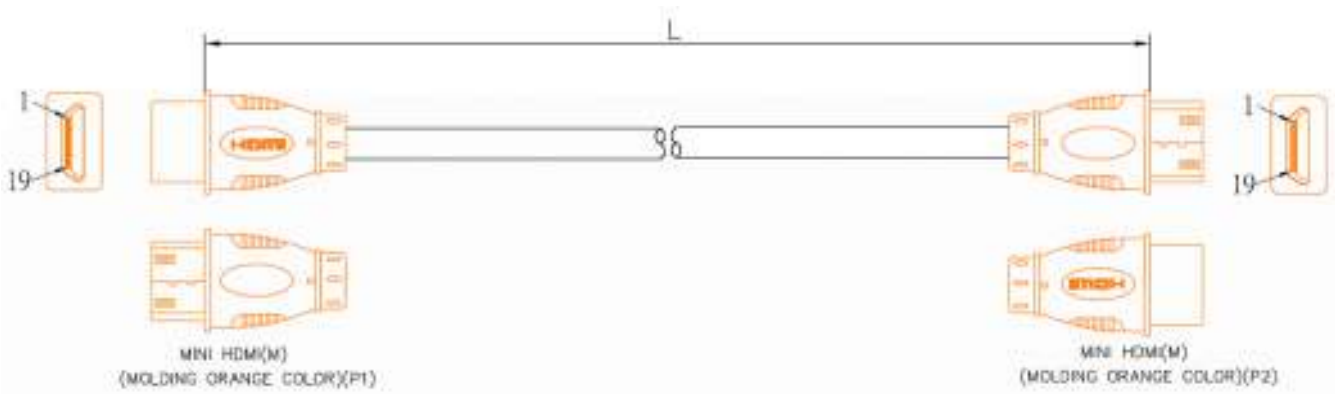

Datasheet

RS PRO 2mtr HDMI Type C (Mini) M-M High Speed Cable with Ethernet – Orange Connectors

Stock number: 182-8894

EN

The RSPRO 2 metre male to male HDMI type C cable which has a black PVC jack and an outer diameter of 6mm. The connectors have a gold flash covering to prevent corrosion.

The connector hoods are made of orange PVC.

HDMI is possibly the most common display connection on the market which can be found on devices ranging from PC's, Bluray players, games consoles and more. Mini HDMI, not to be confused with micro HDMI, is most commonly found on DSLR cameras and camcorders.

P1	2	3	1	5	6	4	8	9	7	11	12	10	17	19	13	14	15	16	18	64
P2	PAIR		1 G	PAIR		4 G	PAIR		7 G	PAIR		10 G	PAIR		13 G	4C				64 SHELL

- CABLE: 30AWG,UL20276,AL+B-FOIL,[(#30*1P+D+FAM)*5PCS+#30*4C]+AM+B, BLACK COLOR,OD=6.0mm,PVC JACKET(Conductor: BC)
- LENGTH:L.
- CONNECTORS: MINI HDMI19P*2(BLACK INSULATOR)(SHELL GOLD PLATED)
- MOLD: MOLDING TYPE.
- CONTACTS
- Test machine test condition.
 - A.100% OPEN,SHORT&INTERMITANCE TEST.
 - B.CONDUCTOR RESISTANCE: 3ohms MAX:
 - C.INSULATION RESISTANCE: 5M Min/,10ms:
- ALL MUST BE MEET ON ROHS COMPLIANT.