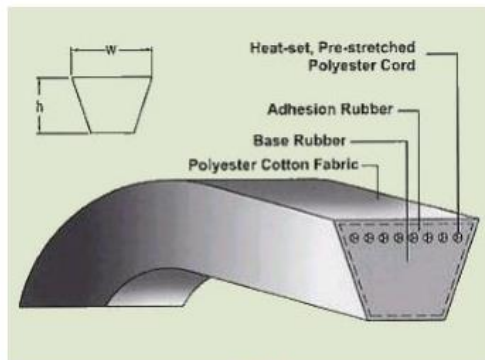

ENGLISH

Datasheet PET, Rubber Vee Friction Belt, belt section A

RS Stock number 471-590

A Section Classical Wrapped Vee Belts

to API 1B, RMA IP 20, DIN 2215, ISO 4184 & BS3790

Dimensions w x h (mm)	Min. Pulley Diam. PCD (mm)	Std. Belt Lengths (mm)
13 x 8	80	540 - 4600

Description:

RS Z, A & B Section Belts

- Special compounded stiff-yet-flex-crack resistant base
- High modulus low stretch (hmls) polyester cords and length stabilisation process resulting in low stretch and maximum life
- Polychloroprene impregnated poly-cotton jacket
- Precision built belts requiring no matching or coding
- Anti-static, heat, oil and abrasion resistant
- Standards: API 1B, RMA IP 20, DIN 2215, ISO 4184 & BS3790

Specifications:

Belt Section:	A
Height:	8mm
Length:	1825mm
Material:	PET, Rubber
Minimum Pulley Diameter:	80mm
Top Width:	13mm