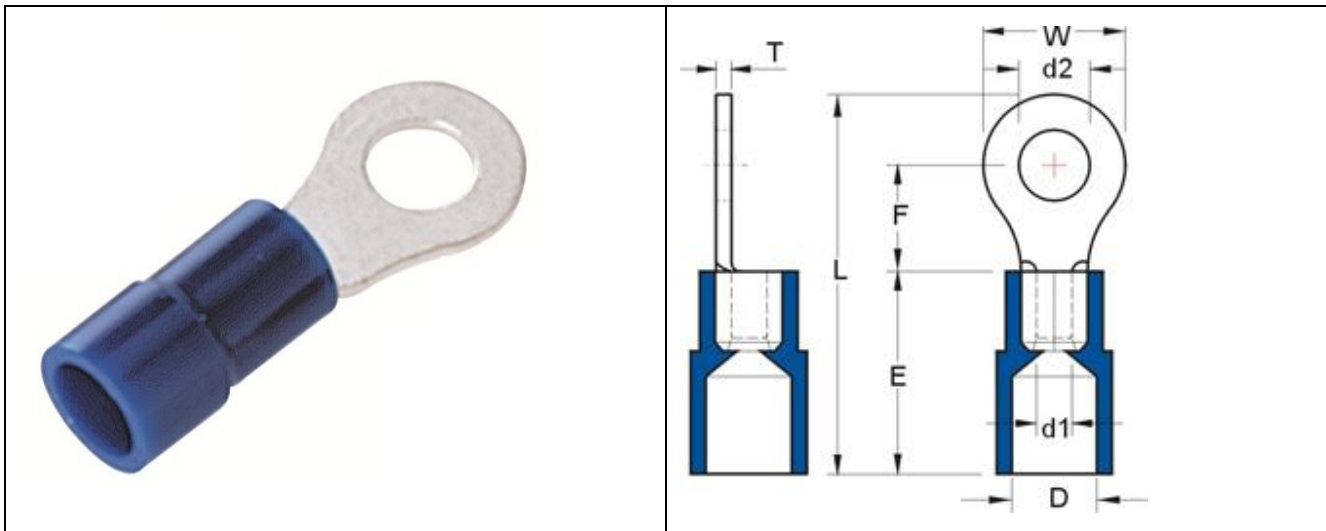

Datasheet

RS PRO VINYL-INSULATED (MOLDED EASY ENTRY) RING TERMINALS

Stock number: 178-8687

MAXIMUM ELECTRIC CURRENT:

A.W.G.	16	14
AMP.	18	30

MAXIMUM ELECTRICAL RATING: 105° C 600 VOLTS MAX.

INSULATION MATERIAL: VINYL (PVC)

TERMINAL MATERIAL: COPPER

INSULATION COLOR: BLUE

WIRE RANGE A.W.G. mm ²	ITEM NO. BUTTED SEAM	STUD SIZE d2	DIMENSION inch(mm)							
			W	F	L	E	D	d1	T	
16-14 A.W.G.	178-8687	#8	0.169	0.26	0.248	0.803	0.433	0.177	0.091	0.031
1.5-2.5 mm ²			4.3	6.6	6.3	20.4	11	4.500	2.3	0.8