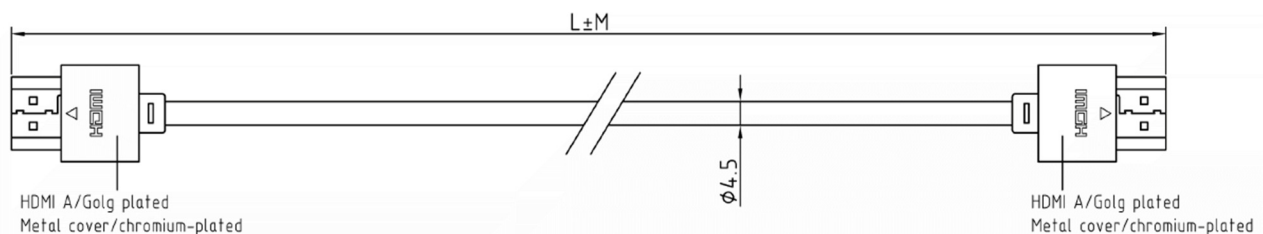

Datasheet

RS PRO 5 mtr HDMI Male to Male High Speed with Ethernet Slim Cable - White

Stock number: 182-8778

EN

The RSPRO 5 metre HDMI male to male slim cable which has a white PVC jack and an outer diameter of 4.5mm. The cable flex is made from 32awg which makes these cables extremely flexible while still delivering a quality image.

The connectors have a gold plated covering to prevent corrosion and the hoods are plated with Chromium which makes them very durable.

HDMI is possibly the most common display connection on the market which can be found on devices ranging from PC's, Bluray players, games consoles and more.

HDMI V1.4	Signal Assignment	HDMI V1.4
1		1
2		2
3		3
4		4
5		5
6		6
7		7
8		8
9		9
10		10
11		11
12		12
14		14
17		17
19		19
13	CEC	13
15	SCL	15
16	SDA	16
18	+5 Volts Power	18
shell		shell

1. HDMI CABLE V1.4 WIRE GAUGE:
32AWG[1P×(0.2mm BC+FPE)+D+AL]×5P
+(0.2mm BC+HDPE)×4C+AL+D+WHITE PVC4.5MM
2. HOOD: METAL HOUSING TYPE, CHROMIUM PLATED
HDMI A TYPE, GOLD PLATED
3. CABLE ELECTRICAL TEST:
100% OPEN SHORT & MISS WIRE TEST.