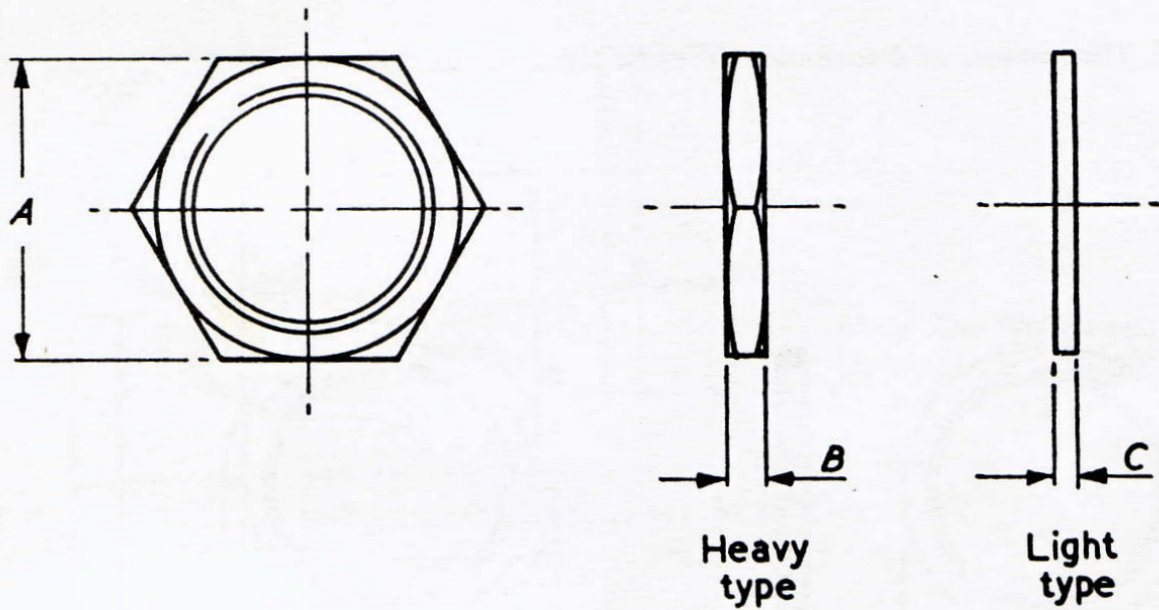

ENGLISH

Specifications:

Colour	Black
Material	Steel
Thread Size	M16
Width	22 mm

ALL DIMENSIONS ARE IN MILLIMETRES

Nominal size	A nom.	B min. heavy	C min. light
16	22	4.4	2.87
20	27	4.4	2.87
25	36	5.9	2.87
32	41	5.9	2.87