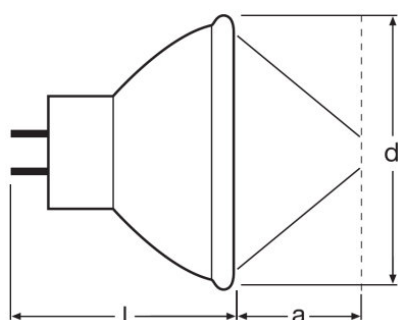

Product datasheet

Technical data

Product information

Order reference	64659
-----------------	-------

Electrical data

Nominal voltage	24.0 V
Nominal wattage	250.00 W

Photometrical data

Color temperature	3200 K
Nominal luminous flux	400 lm
Color rendering index Ra	100

Light technical data

Focal length	35.0 mm
--------------	---------

Dimensions & weight

Diameter	51.0 mm
Length	44.5 mm

Lifespan

Lifespan	1000 h
----------	--------

Additional product data

Coating	Dichroic
Base (standard designation)	GX5.3