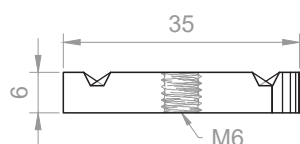

ENGLISH

Datasheet

Plain Channel Nuts Bright Zinc Plated

RS Stock No **1766942**

Size **M6**

Channel nuts are commonly used for fitting brackets to channel/Strut, and are the ideal fixing for drops of threaded rod.

Please view our full range listing below

RS Stock No	Size (mm)
1766942	M6
1766939	M8
1766936	M10
1766933	M12