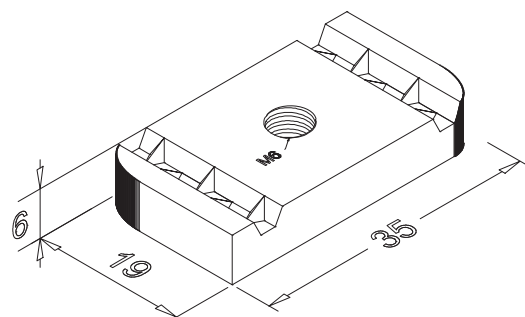

ENGLISH

Datasheet

Plain Channel Nuts Bright Zinc Plated

RS Stock No **1766942**

Size **M6**

Channel nuts are commonly used for fitting brackets to channel/Strut, and are the ideal fixing for drops of threaded rod.

Please view our full range listing below

RS Stock No	Size (mm)
1766942	M6
1766939	M8
1766936	M10
1766933	M12