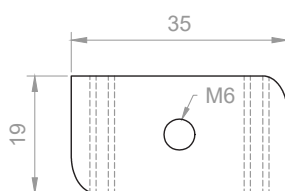

ENGLISH

Datasheet

Plain Channel Nuts Bright Zinc Plated

RS Stock No **1766942**

Size **M6**

Channel nuts are commonly used for fitting brackets to channel/Strut, and are the ideal fixing for drops of threaded rod.

Please view our full range listing below

RS Stock No	Size (mm)
1766942	M6
1766939	M8
1766936	M10
1766933	M12