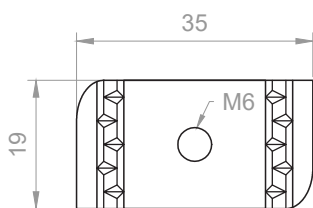

ENGLISH

Datasheet

Plain Channel Nuts Bright Zinc Plated

RS Stock No **1766942**

Size **M6**

Channel nuts are commonly used for fitting brackets to channel/Strut, and are the ideal fixing for drops of threaded rod.

Please view our full range listing below

RS Stock No	Size (mm)
1766942	M6
1766939	M8
1766936	M10
1766933	M12