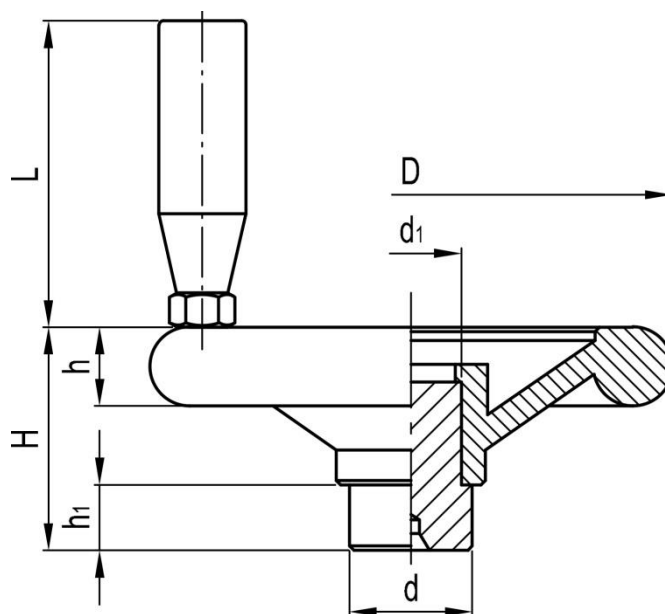

Datasheet

Solid handwheel with revolving handle, through hub

RS Stock No: 1612044

Specification

Handwheel material: Phenoplast

Revolving handle material: Glass-fibre reinforced technopolymer

Zinc-plated steel visible hub with preformed punching for through hole

ENGLISH

Stock no	D	d	d1	H	h	h1	L
1612043	120	28	23	50	18	14	70
1612044	160	40	32	63	22	20	85
1612045	200	40	32	73	23	21	85